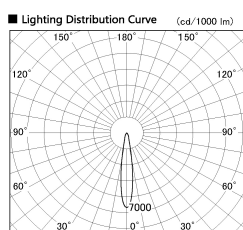

Item no. SD356-2515W8530-IK

Series Name: Cylinder Arm Reflector in-track tracklight.(SD356-IK)

■ Direct Horizontal Illuminance SD356-2515W8530-IK

Illuminance Angle	Beam Angle	Vertical Illuminance (lx)
16°	1	52930
	2	13230
17°	1	5880
	2	3310
18°	1	2120
	2	1470
19°	1	1080
	2	830

Installation	Track mount
Type	
Fixture wattage	24.3W
Beam angle	17 deg
Color Temp.	3000K
CRI	Ra>85
Luminous	2008 lm
Body	Die-cast aluminum alloy
Body finish	White
Trim finish	White
Reflector finish	N/A
IP Rate	IP20
Light source	COB module
Input Voltage	AC220~240V
Dimming Type	Non-Dimmable
Certificate	CE, CCC
Cut Hole	N/A