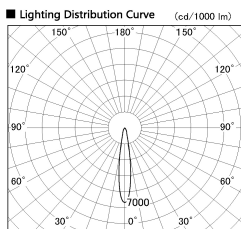

Item no. SD356-2515W8530-IK

Series Name: Cylinder Arm Reflector in-track tracklight.(SD356-IK)

■ Direct Horizontal Illuminance SD356-2515W8530-IK

Illuminance Angle	Beam Angle	Vertical Illuminance (lx)
16°	17°	52930
		13230
280	1	20000
		5880
560	2	10000
		3310
840	3	5000
		2120
1120	m	2000
		1470
		1080
		830

Installation	Track mount
Type	
Fixture wattage	24.3W
Beam angle	17 deg
Color Temp.	3000K
CRI	Ra>85
Luminous	2008 lm
Body	Die-cast aluminum alloy
Body finish	White
Trim finish	White
Reflector finish	N/A
IP Rate	IP20
Light source	COB module
Input Voltage	AC220~240V
Dimming Type	Non-Dimmable
Certificate	CE, CCC
Cut Hole	N/A