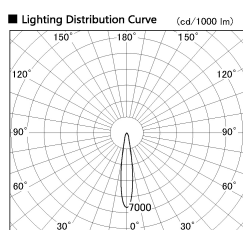

Item no. SD356-2515W8535-IK

Series Name: Cylinder Arm Reflector in-track tracklight.(SD356-IK)

■ Direct Horizontal Illuminance SD356-2515W8535-IK

Illuminance Angle	Beam Angle	Vertical Illuminance (lx)
16°	17°	53990
		13500
		6000
		3370
		2160
		1500
		1100
		840

Installation	Track mount
Type	
Fixture wattage	24.3W
Beam angle	17 deg
Color Temp.	3500K
CRI	Ra>85
Luminous	2048 lm
Body	Die-cast aluminum alloy
Body finish	White
Trim finish	White
Reflector finish	N/A
IP Rate	IP20
Light source	COB module
Input Voltage	AC220~240V
Dimming Type	Non-Dimmable
Certificate	CE, CCC
Cut Hole	N/A