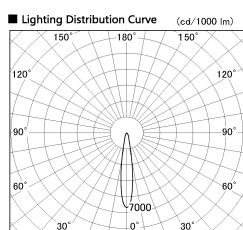

Item no. SD356-2515W8535-IK

Series Name: Cylinder Arm Reflector in-track tracklight.(SD356-IK)

■ Direct Horizontal Illuminance SD356-2515W8535-IK

φ	Illuminance Angle	Beam Angle	Vertical Illuminance(lx)
1	16°	17°	53990
280			13500
			6000
560			3370
2			2160
840			1500
3			1100
1120			840

Installation	Track mount
Type	Cylinder Arm Reflector in-track tracklight.(SD356-IK)
Fixture wattage	24.3W
Beam angle	17 deg
Color Temp.	3500K
CRI	Ra>85
Luminous	2048 lm
Body	Die-cast aluminum alloy
Body finish	White
Trim finish	White
Reflector finish	N/A
IP Rate	IP20
Light source	COB module
Input Voltage	AC220~240V
Dimming Type	Non-Dimmable
Certificate	CE, CCC
Cut Hole	N/A