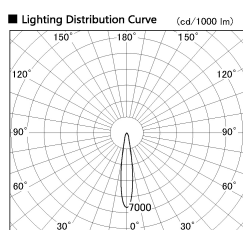

Item no. SD356-2515W8540-IK

Series Name: Cylinder Arm Reflector in-track tracklight.(SD356-IK)

■ Direct Horizontal Illuminance SD356-2515W8540-IK

Illuminance Angle	Beam Angle	Vertical Illuminance (lx)
16°	17°	54510
		13630
		6060
		3410
		2180
		1510
		1110
		850

Installation	Track mount
Type	
Fixture wattage	24.3W
Beam angle	17 deg
Color Temp.	4000K
CRI	Ra>85
Luminous	2068 lm
Body	Die-cast aluminum alloy
Body finish	White
Trim finish	White
Reflector finish	N/A
IP Rate	IP20
Light source	COB module
Input Voltage	AC220~240V
Dimming Type	Non-Dimmable
Certificate	CE, CCC
Cut Hole	N/A