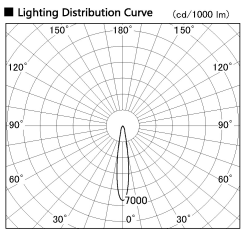

Item no. SD356-2515W8540-IK

Series Name: Cylinder Arm Reflector in-track tracklight.(SD356-IK)

■ Direct Horizontal Illuminance SD356-2515W8540-IK

Illuminance Angle	Beam Angle	Vertical Illuminance (lx)
16°	17°	54510
		13630
		6060
		3410
		2180
		1510
		1110
		850

Installation	Track mount
Type	Cylinder Arm Reflector in-track tracklight.(SD356-IK)
Fixture wattage	24.3W
Beam angle	17 deg
Color Temp.	4000K
CRI	Ra>85
Luminous	2068 lm
Body	Die-cast aluminum alloy
Body finish	White
Trim finish	White
Reflector finish	N/A
IP Rate	IP20
Light source	COB module
Input Voltage	AC220~240V
Dimming Type	Non-Dimmable
Certificate	CE, CCC
Cut Hole	N/A