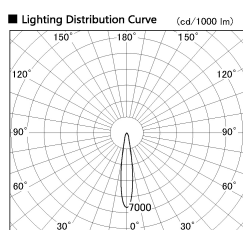

Item no. SD356-2515W9027-IK

Series Name: Cylinder Arm Reflector in-track tracklight.(SD356-IK)

■ Direct Horizontal Illuminance SD356-2515W9027-IK

Illuminance Angle	Beam Angle	Vertical Illuminance (lx)
16°	17°	46210
1	2000	11550
1	1000	5130
2	5000	2890
2	2000	1850
3	1000	1280
3	1000	940
1120	1	720

Installation	Track mount
Type	
Fixture wattage	24.3W
Beam angle	17 deg
Color Temp.	2700K
CRI	Ra>90
Luminous	1753 lm
Body	Die-cast aluminum alloy
Body finish	White
Trim finish	White
Reflector finish	N/A
IP Rate	IP20
Light source	COB module
Input Voltage	AC220~240V
Dimming Type	Non-Dimmable
Certificate	CE, CCC
Cut Hole	N/A