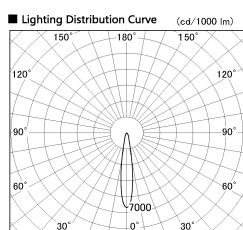

Item no. SD356-2515W9027-IK

Series Name: Cylinder Arm Reflector in-track tracklight.(SD356-IK)

■ Direct Horizontal Illuminance SD356-2515W9027-IK

φ	Illuminance Angle	Beam Angle	Vertical Illuminance(lx)
280	16°	17°	46210
1			11550
			5130
560			2890
2			1850
840			1280
3			940
1120			720
m			

Installation	Track mount
Type	Cylinder Arm Reflector in-track tracklight.(SD356-IK)
Fixture wattage	24.3W
Beam angle	17 deg
Color Temp.	2700K
CRI	Ra>90
Luminous	1753 lm
Body	Die-cast aluminum alloy
Body finish	White
Trim finish	White
Reflector finish	N/A
IP Rate	IP20
Light source	COB module
Input Voltage	AC220~240V
Dimming Type	Non-Dimmable
Certificate	CE, CCC
Cut Hole	N/A