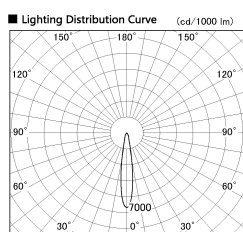

Item no. SD356-2515W9030-IK

Series Name: Cylinder Arm Reflector in-track tracklight.(SD356-IK)

■ Direct Horizontal Illuminance SD356-2515W9030-IK

φ	Illuminance Angle	Beam Angle	Vertical Illuminance(lx)
280	16°	17°	48130
1			12030
			5350
560			3010
2			1930
840			1340
3			980
1120			750

Installation	Track mount
Type	Cylinder Arm Reflector in-track tracklight.(SD356-IK)
Fixture wattage	24.3W
Beam angle	17 deg
Color Temp.	3000K
CRI	Ra>90
Luminous	1826 lm
Body	Die-cast aluminum alloy
Body finish	White
Trim finish	White
Reflector finish	N/A
IP Rate	IP20
Light source	COB module
Input Voltage	AC220~240V
Dimming Type	Non-Dimmable
Certificate	CE, CCC
Cut Hole	N/A