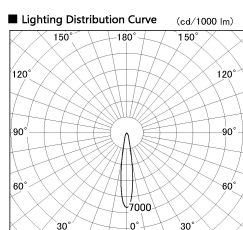

Item no. SD356-2515W9035-IK

Series Name: Cylinder Arm Reflector in-track tracklight.(SD356-IK)

■ Direct Horizontal Illuminance SD356-2515W9035-IK

φ	Illuminance Angle	Beam Angle	Vertical Illuminance (lx)
280	16°	17°	49080
1			12270
			5450
560	2		3070
			1960
840	3		1360
			1000
1120	m	1	770
		2	

Installation	Track mount
Type	Cylinder Arm Reflector in-track tracklight.(SD356-IK)
Fixture wattage	24.3W
Beam angle	17 deg
Color Temp.	3500K
CRI	Ra>90
Luminous	1862 lm
Body	Die-cast aluminum alloy
Body finish	White
Trim finish	White
Reflector finish	N/A
IP Rate	IP20
Light source	COB module
Input Voltage	AC220~240V
Dimming Type	Non-Dimmable
Certificate	CE, CCC
Cut Hole	N/A