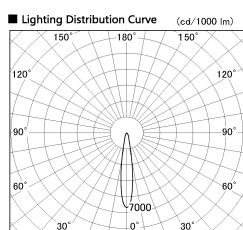

Item no. SD356-2515W9035-IK

Series Name: Cylinder Arm Reflector in-track tracklight.(SD356-IK)

■ Direct Horizontal Illuminance SD356-2515W9035-IK

Illuminance Angle	Beam Angle	Vertical Illuminance (lx)
16°	17°	49080
		12270
		5450
		3070
		1960
		1360
		1000
		770

Installation	Track mount
Type	
Fixture wattage	24.3W
Beam angle	17 deg
Color Temp.	3500K
CRI	Ra>90
Luminous	1862 lm
Body	Die-cast aluminum alloy
Body finish	White
Trim finish	White
Reflector finish	N/A
IP Rate	IP20
Light source	COB module
Input Voltage	AC220~240V
Dimming Type	Non-Dimmable
Certificate	CE, CCC
Cut Hole	N/A