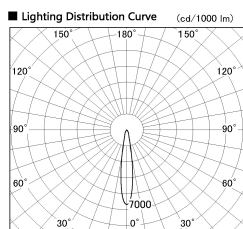

Item no. SD356-2515W9040-IK

Series Name: Cylinder Arm Reflector in-track tracklight.(SD356-IK)

Direct Horizontal Illuminance SD356-2515W9040-IK

Illuminance Angle	Beam Angle	Vertical Illuminance (lx)
16°	17°	49580
		12400
		5510
		3100
		1980
20000	10000	2000
		1000
		7000
560	2	2000
		1380
840	3	1010
		770
1120	m	1000
		770

Installation	Track mount
Type	
Fixture wattage	24.3W
Beam angle	17 deg
Color Temp.	4000K
CRI	Ra>90
Luminous	1881 lm
Body	Die-cast aluminum alloy
Body finish	White
Trim finish	White
Reflector finish	N/A
IP Rate	IP20
Light source	COB module
Input Voltage	AC220~240V
Dimming Type	Non-Dimmable
Certificate	CE, CCC
Cut Hole	N/A