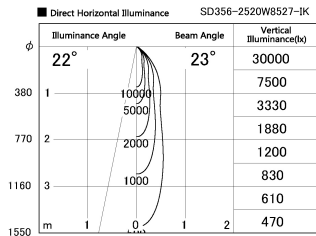

Item no. SD356-2520W8527-IK

Series Name: Cylinder Arm Reflector in-track tracklight.(SD356-IK)

Installation	Track mount
Type	
Fixture wattage	24.3W
Beam angle	23 deg
Color Temp.	2700K
CRI	Ra>85
Luminous	1924 lm
Body	Die-cast aluminum alloy
Body finish	White
Trim finish	White
Reflector finish	N/A
IP Rate	IP20
Light source	COB module
Input Voltage	AC220~240V
Dimming Type	Non-Dimmable
Certificate	CE, CCC
Cut Hole	N/A