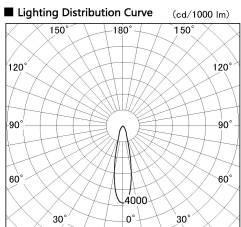

Item no. SD356-2520W8527-IK

Series Name: Cylinder Arm Reflector in-track tracklight.(SD356-IK)

Installation	Track mount
Type	
Fixture wattage	24.3W
Beam angle	23 deg
Color Temp.	2700K
CRI	Ra>85
Luminous	1924 lm
Body	Die-cast aluminum alloy
Body finish	White
Trim finish	White
Reflector finish	N/A
IP Rate	IP20
Light source	COB module
Input Voltage	AC220~240V
Dimming Type	Non-Dimmable
Certificate	CE, CCC
Cut Hole	N/A