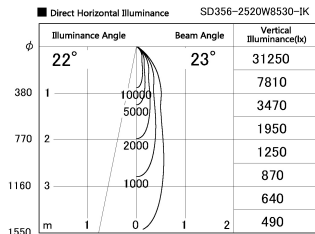

Item no. SD356-2520W8530-IK

Series Name: Cylinder Arm Reflector in-track tracklight.(SD356-IK)

Installation	Track mount
Type	
Fixture wattage	24.3W
Beam angle	23 deg
Color Temp.	3000K
CRI	Ra>85
Luminous	2004 lm
Body	Die-cast aluminum alloy
Body finish	White
Trim finish	White
Reflector finish	N/A
IP Rate	IP20
Light source	COB module
Input Voltage	AC220~240V
Dimming Type	Non-Dimmable
Certificate	CE, CCC
Cut Hole	N/A