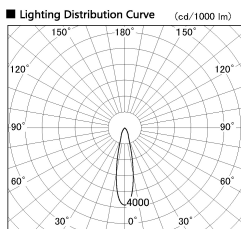

Item no. SD356-2520W8530-IK

Series Name: Cylinder Arm Reflector in-track tracklight.(SD356-IK)

Installation	Track mount
Type	
Fixture wattage	24.3W
Beam angle	23 deg
Color Temp.	3000K
CRI	Ra>85
Luminous	2004 lm
Body	Die-cast aluminum alloy
Body finish	White
Trim finish	White
Reflector finish	N/A
IP Rate	IP20
Light source	COB module
Input Voltage	AC220~240V
Dimming Type	Non-Dimmable
Certificate	CE, CCC
Cut Hole	N/A