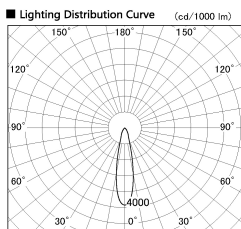

Item no. SD356-2520W8535-IK

Series Name: Cylinder Arm Reflector in-track tracklight.(SD356-IK)

■ Direct Horizontal Illuminance SD356-2520W8535-IK

Illuminance Angle	Beam Angle	Vertical Illuminance (lx)			
22°	23°	31880			
		7970			
		3540			
		1990			
		1280			
1160	3	890			
		650			
		500			
1550	1	0	1	2	500

Installation	Track mount
Type	
Fixture wattage	24.3W
Beam angle	23 deg
Color Temp.	3500K
CRI	Ra>85
Luminous	2044 lm
Body	Die-cast aluminum alloy
Body finish	White
Trim finish	White
Reflector finish	N/A
IP Rate	IP20
Light source	COB module
Input Voltage	AC220~240V
Dimming Type	Non-Dimmable
Certificate	CE, CCC
Cut Hole	N/A