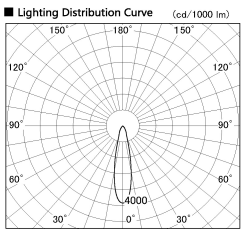

Item no. SD356-2520W8535-IK

Series Name: Cylinder Arm Reflector in-track tracklight.(SD356-IK)

■ Direct Horizontal Illuminance SD356-2520W8535-IK

φ	Illuminance Angle	Beam Angle	Vertical Illuminance (lx)
380	22°	23°	31880
770			7970
1160			3540
1550			1990
			1280
			890
			650
			500

Installation	Track mount
Type	Cylinder Arm Reflector in-track tracklight.(SD356-IK)
Fixture wattage	24.3W
Beam angle	23 deg
Color Temp.	3500K
CRI	Ra>85
Luminous	2044 lm
Body	Die-cast aluminum alloy
Body finish	White
Trim finish	White
Reflector finish	N/A
IP Rate	IP20
Light source	COB module
Input Voltage	AC220~240V
Dimming Type	Non-Dimmable
Certificate	CE, CCC
Cut Hole	N/A