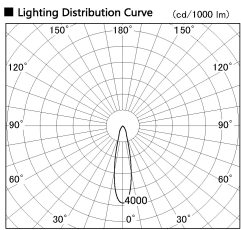

Item no. SD356-2520W9030-IK

Series Name: Cylinder Arm Reflector in-track tracklight.(SD356-IK)

Installation	Track mount
Type	
Fixture wattage	24.3W
Beam angle	23 deg
Color Temp.	3000K
CRI	Ra>90
Luminous	1822 lm
Body	Die-cast aluminum alloy
Body finish	White
Trim finish	White
Reflector finish	N/A
IP Rate	IP20
Light source	COB module
Input Voltage	AC220~240V
Dimming Type	Non-Dimmable
Certificate	CE, CCC
Cut Hole	N/A