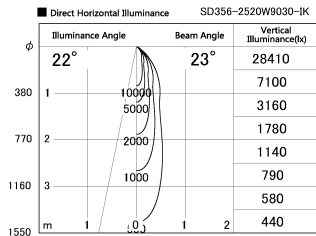

Item no. SD356-2520W9030-IK

Series Name: Cylinder Arm Reflector in-track tracklight.(SD356-IK)

Installation	Track mount
Type	
Fixture wattage	24.3W
Beam angle	23 deg
Color Temp.	3000K
CRI	Ra>90
Luminous	1822 lm
Body	Die-cast aluminum alloy
Body finish	White
Trim finish	White
Reflector finish	N/A
IP Rate	IP20
Light source	COB module
Input Voltage	AC220~240V
Dimming Type	Non-Dimmable
Certificate	CE, CCC
Cut Hole	N/A