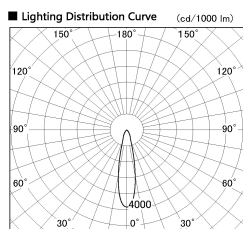

Item no. SD356-2520W9035-IK

Series Name: Cylinder Arm Reflector in-track tracklight.(SD356-IK)

Installation	Track mount
Type	
Fixture wattage	24.3W
Beam angle	23 deg
Color Temp.	3500K
CRI	Ra>90
Luminous	1859 lm
Body	Die-cast aluminum alloy
Body finish	White
Trim finish	White
Reflector finish	N/A
IP Rate	IP20
Light source	COB module
Input Voltage	AC220~240V
Dimming Type	Non-Dimmable
Certificate	CE, CCC
Cut Hole	N/A