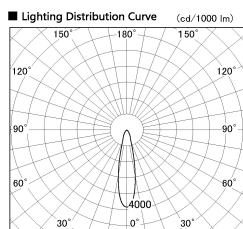

Item no. SD356-2520W9035-IK

Series Name: Cylinder Arm Reflector in-track tracklight.(SD356-IK)

|                  |                                                       |
|------------------|-------------------------------------------------------|
| Installation     | Track mount                                           |
| Type             | Cylinder Arm Reflector in-track tracklight.(SD356-IK) |
| Fixture wattage  | 24.3W                                                 |
| Beam angle       | 23 deg                                                |
| Color Temp.      | 3500K                                                 |
| CRI              | Ra>90                                                 |
| Luminous         | 1859 lm                                               |
| Body             | Die-cast aluminum alloy                               |
| Body finish      | White                                                 |
| Trim finish      | White                                                 |
| Reflector finish | N/A                                                   |
| IP Rate          | IP20                                                  |
| Light source     | COB module                                            |
| Input Voltage    | AC220~240V                                            |
| Dimming Type     | Non-Dimmable                                          |
| Certificate      | CE, CCC                                               |
| Cut Hole         | N/A                                                   |