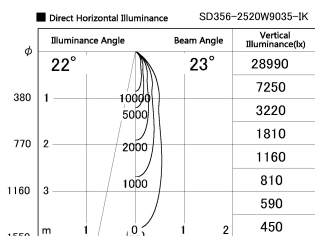

Item no. SD356-2520W9035-IK

Series Name: Cylinder Arm Reflector in-track tracklight.(SD356-IK)

Installation	Track mount
Type	
Fixture wattage	24.3W
Beam angle	23 deg
Color Temp.	3500K
CRI	Ra>90
Luminous	1859 lm
Body	Die-cast aluminum alloy
Body finish	White
Trim finish	White
Reflector finish	N/A
IP Rate	IP20
Light source	COB module
Input Voltage	AC220~240V
Dimming Type	Non-Dimmable
Certificate	CE, CCC
Cut Hole	N/A