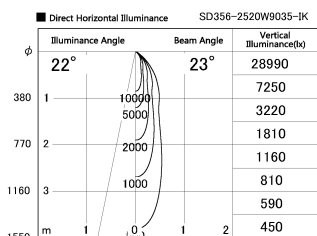

Item no. SD356-2520W9035-IK

Series Name: Cylinder Arm Reflector in-track tracklight.(SD356-IK)

|                  |                                                       |
|------------------|-------------------------------------------------------|
| Installation     | Track mount                                           |
| Type             | Cylinder Arm Reflector in-track tracklight.(SD356-IK) |
| Fixture wattage  | 24.3W                                                 |
| Beam angle       | 23 deg                                                |
| Color Temp.      | 3500K                                                 |
| CRI              | Ra>90                                                 |
| Luminous         | 1859 lm                                               |
| Body             | Die-cast aluminum alloy                               |
| Body finish      | White                                                 |
| Trim finish      | White                                                 |
| Reflector finish | N/A                                                   |
| IP Rate          | IP20                                                  |
| Light source     | COB module                                            |
| Input Voltage    | AC220~240V                                            |
| Dimming Type     | Non-Dimmable                                          |
| Certificate      | CE, CCC                                               |
| Cut Hole         | N/A                                                   |