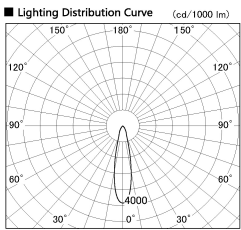

Item no. SD356-2520W9040-IK

Series Name: Cylinder Arm Reflector in-track tracklight.(SD356-IK)

Direct Horizontal Illuminance SD356-2520W9040-IK

Illuminance Angle	Beam Angle	Vertical Illuminance (lx)
22°	23°	29270
		7320
		3250
		1830
		1170
		810
		600
		460

Installation	Track mount
Type	
Fixture wattage	24.3W
Beam angle	23 deg
Color Temp.	4000K
CRI	Ra>90
Luminous	1877 lm
Body	Die-cast aluminum alloy
Body finish	White
Trim finish	White
Reflector finish	N/A
IP Rate	IP20
Light source	COB module
Input Voltage	AC220~240V
Dimming Type	Non-Dimmable
Certificate	CE, CCC
Cut Hole	N/A