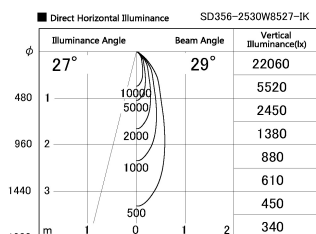

Item no. SD356-2530W8527-IK

Series Name: Cylinder Arm Reflector in-track tracklight.(SD356-IK)

Installation	Track mount
Type	Cylinder Arm Reflector in-track tracklight.(SD356-IK)
Fixture wattage	24.3W
Beam angle	29 deg
Color Temp.	2700K
CRI	Ra>85
Luminous	1913 lm
Body	Die-cast aluminum alloy
Body finish	White
Trim finish	White
Reflector finish	N/A
IP Rate	IP20
Light source	COB module
Input Voltage	AC220~240V
Dimming Type	Non-Dimmable
Certificate	CE, CCC
Cut Hole	N/A