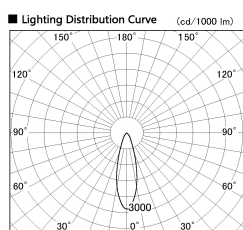

Item no. SD356-2530W8527-IK

Series Name: Cylinder Arm Reflector in-track tracklight.(SD356-IK)

Installation	Track mount
Type	Cylinder Arm Reflector in-track tracklight.(SD356-IK)
Fixture wattage	24.3W
Beam angle	29 deg
Color Temp.	2700K
CRI	Ra>85
Luminous	1913 lm
Body	Die-cast aluminum alloy
Body finish	White
Trim finish	White
Reflector finish	N/A
IP Rate	IP20
Light source	COB module
Input Voltage	AC220~240V
Dimming Type	Non-Dimmable
Certificate	CE, CCC
Cut Hole	N/A