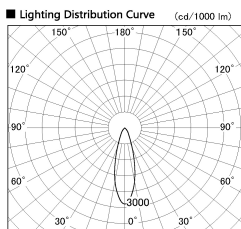

Item no. SD356-2530W8527-IK

Series Name: Cylinder Arm Reflector in-track tracklight.(SD356-IK)

Installation	Track mount
Type	
Fixture wattage	24.3W
Beam angle	29 deg
Color Temp.	2700K
CRI	Ra>85
Luminous	1913 lm
Body	Die-cast aluminum alloy
Body finish	White
Trim finish	White
Reflector finish	N/A
IP Rate	IP20
Light source	COB module
Input Voltage	AC220~240V
Dimming Type	Non-Dimmable
Certificate	CE, CCC
Cut Hole	N/A