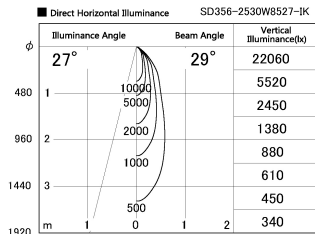

Item no. SD356-2530W8527-IK

Series Name: Cylinder Arm Reflector in-track tracklight.(SD356-IK)

Installation	Track mount
Type	
Fixture wattage	24.3W
Beam angle	29 deg
Color Temp.	2700K
CRI	Ra>85
Luminous	1913 lm
Body	Die-cast aluminum alloy
Body finish	White
Trim finish	White
Reflector finish	N/A
IP Rate	IP20
Light source	COB module
Input Voltage	AC220~240V
Dimming Type	Non-Dimmable
Certificate	CE, CCC
Cut Hole	N/A