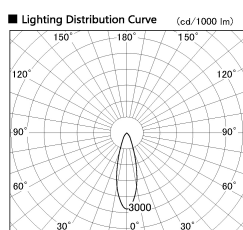

Item no. SD356-2530W8530-IK

Series Name: Cylinder Arm Reflector in-track tracklight.(SD356-IK)

Installation	Track mount
Type	
Fixture wattage	24.3W
Beam angle	29 deg
Color Temp.	3000K
CRI	Ra>85
Luminous	1993 lm
Body	Die-cast aluminum alloy
Body finish	White
Trim finish	White
Reflector finish	N/A
IP Rate	IP20
Light source	COB module
Input Voltage	AC220~240V
Dimming Type	Non-Dimmable
Certificate	CE, CCC
Cut Hole	N/A