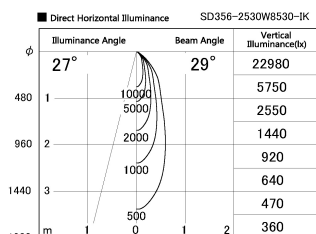

Item no. SD356-2530W8530-IK

Series Name: Cylinder Arm Reflector in-track tracklight.(SD356-IK)

Installation	Track mount
Type	
Fixture wattage	24.3W
Beam angle	29 deg
Color Temp.	3000K
CRI	Ra>85
Luminous	1993 lm
Body	Die-cast aluminum alloy
Body finish	White
Trim finish	White
Reflector finish	N/A
IP Rate	IP20
Light source	COB module
Input Voltage	AC220~240V
Dimming Type	Non-Dimmable
Certificate	CE, CCC
Cut Hole	N/A