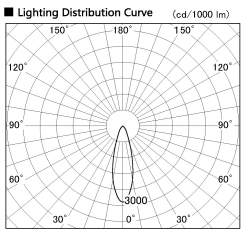

Item no. SD356-2530W8530-IK

Series Name: Cylinder Arm Reflector in-track tracklight.(SD356-IK)

Installation	Track mount
Type	Cylinder Arm Reflector in-track tracklight.(SD356-IK)
Fixture wattage	24.3W
Beam angle	29 deg
Color Temp.	3000K
CRI	Ra>85
Luminous	1993 lm
Body	Die-cast aluminum alloy
Body finish	White
Trim finish	White
Reflector finish	N/A
IP Rate	IP20
Light source	COB module
Input Voltage	AC220~240V
Dimming Type	Non-Dimmable
Certificate	CE, CCC
Cut Hole	N/A