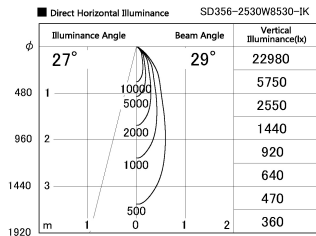

Item no. SD356-2530W8530-IK

Series Name: Cylinder Arm Reflector in-track tracklight.(SD356-IK)

Installation	Track mount
Type	Cylinder Arm Reflector in-track tracklight.(SD356-IK)
Fixture wattage	24.3W
Beam angle	29 deg
Color Temp.	3000K
CRI	Ra>85
Luminous	1993 lm
Body	Die-cast aluminum alloy
Body finish	White
Trim finish	White
Reflector finish	N/A
IP Rate	IP20
Light source	COB module
Input Voltage	AC220~240V
Dimming Type	Non-Dimmable
Certificate	CE, CCC
Cut Hole	N/A