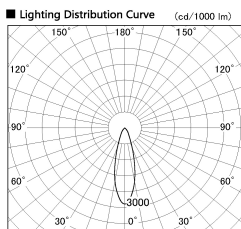

Item no. SD356-2530W8535-IK

Series Name: Cylinder Arm Reflector in-track tracklight.(SD356-IK)

Installation	Track mount
Type	
Fixture wattage	24.3W
Beam angle	29 deg
Color Temp.	3500K
CRI	Ra>85
Luminous	2033 lm
Body	Die-cast aluminum alloy
Body finish	White
Trim finish	White
Reflector finish	N/A
IP Rate	IP20
Light source	COB module
Input Voltage	AC220~240V
Dimming Type	Non-Dimmable
Certificate	CE, CCC
Cut Hole	N/A