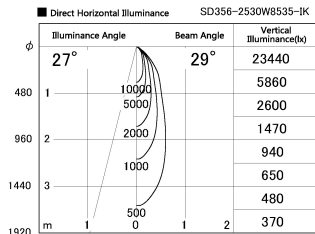

Item no. SD356-2530W8535-IK

Series Name: Cylinder Arm Reflector in-track tracklight.(SD356-IK)

Installation	Track mount
Type	
Fixture wattage	24.3W
Beam angle	29 deg
Color Temp.	3500K
CRI	Ra>85
Luminous	2033 lm
Body	Die-cast aluminum alloy
Body finish	White
Trim finish	White
Reflector finish	N/A
IP Rate	IP20
Light source	COB module
Input Voltage	AC220~240V
Dimming Type	Non-Dimmable
Certificate	CE, CCC
Cut Hole	N/A