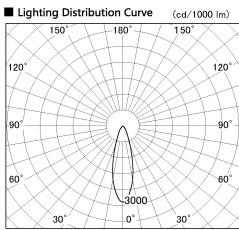

Item no. SD356-2530W8535-IK

Series Name: Cylinder Arm Reflector in-track tracklight.(SD356-IK)

■ Direct Horizontal Illuminance SD356-2530W8535-IK

φ	Illuminance Angle	Beam Angle	Vertical Illuminance (lx)
1	27°	29°	23440
1	10000		5860
1	5000		2600
2	2000		1470
3	1000		940
3	500		650
1920	0	1	480
		2	370

Installation	Track mount
Type	Cylinder Arm Reflector in-track tracklight.(SD356-IK)
Fixture wattage	24.3W
Beam angle	29 deg
Color Temp.	3500K
CRI	Ra>85
Luminous	2033 lm
Body	Die-cast aluminum alloy
Body finish	White
Trim finish	White
Reflector finish	N/A
IP Rate	IP20
Light source	COB module
Input Voltage	AC220~240V
Dimming Type	Non-Dimmable
Certificate	CE, CCC
Cut Hole	N/A