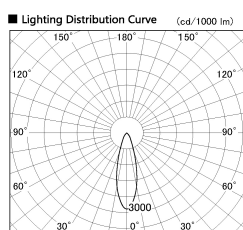

Item no. SD356-2530W8540-IK

Series Name: Cylinder Arm Reflector in-track tracklight.(SD356-IK)

Installation	Track mount
Type	
Fixture wattage	24.3W
Beam angle	29 deg
Color Temp.	4000K
CRI	Ra>85
Luminous	2053 lm
Body	Die-cast aluminum alloy
Body finish	White
Trim finish	White
Reflector finish	N/A
IP Rate	IP20
Light source	COB module
Input Voltage	AC220~240V
Dimming Type	Non-Dimmable
Certificate	CE, CCC
Cut Hole	N/A