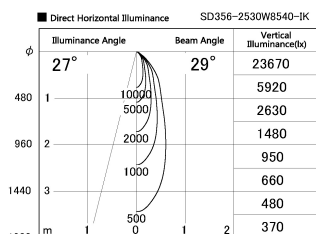

Item no. SD356-2530W8540-IK

Series Name: Cylinder Arm Reflector in-track tracklight.(SD356-IK)

Installation	Track mount
Type	
Fixture wattage	24.3W
Beam angle	29 deg
Color Temp.	4000K
CRI	Ra>85
Luminous	2053 lm
Body	Die-cast aluminum alloy
Body finish	White
Trim finish	White
Reflector finish	N/A
IP Rate	IP20
Light source	COB module
Input Voltage	AC220~240V
Dimming Type	Non-Dimmable
Certificate	CE, CCC
Cut Hole	N/A