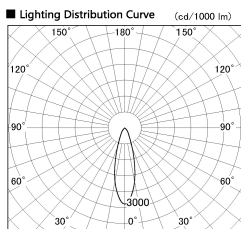

Item no. SD356-2530W9027-IK

Series Name: Cylinder Arm Reflector in-track tracklight.(SD356-IK)

■ Direct Horizontal Illuminance SD356-2530W9027-IK

Illuminance Angle	Beam Angle	Vertical Illuminance (lx)
27°	29°	20050
1		5010
		2230
2		1250
		800
3		560
		410
1920 m		310

Installation	Track mount
Type	
Fixture wattage	24.3W
Beam angle	29 deg
Color Temp.	2700K
CRI	Ra>90
Luminous	1739 lm
Body	Die-cast aluminum alloy
Body finish	White
Trim finish	White
Reflector finish	N/A
IP Rate	IP20
Light source	COB module
Input Voltage	AC220~240V
Dimming Type	Non-Dimmable
Certificate	CE, CCC
Cut Hole	N/A