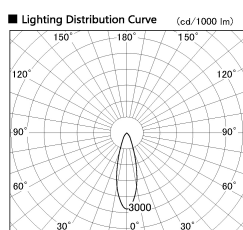

Item no. SD356-2530W9030-IK

Series Name: Cylinder Arm Reflector in-track tracklight.(SD356-IK)

■ Direct Horizontal Illuminance SD356-2530W9030-IK

Illuminance Angle	Beam Angle	Vertical Illuminance (lx)
27°	29°	20900
		5220
		2320
		1310
		840
		580
		430
		330

Installation	Track mount
Type	
Fixture wattage	24.3W
Beam angle	29 deg
Color Temp.	3000K
CRI	Ra>90
Luminous	1812 lm
Body	Die-cast aluminum alloy
Body finish	White
Trim finish	White
Reflector finish	N/A
IP Rate	IP20
Light source	COB module
Input Voltage	AC220~240V
Dimming Type	Non-Dimmable
Certificate	CE, CCC
Cut Hole	N/A