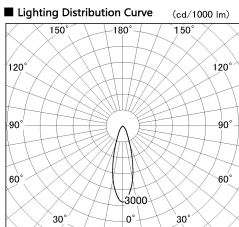

Item no. SD356-2530W9030-IK

Series Name: Cylinder Arm Reflector in-track tracklight.(SD356-IK)

■ Direct Horizontal Illuminance SD356-2530W9030-IK

φ	Illuminance Angle	Beam Angle	Vertical Illuminance (lx)
1	27°	29°	20900
1			5220
2			2320
3			1310
1			840
2			580
3			430
1920			330

Installation	Track mount
Type	Cylinder Arm Reflector in-track tracklight.(SD356-IK)
Fixture wattage	24.3W
Beam angle	29 deg
Color Temp.	3000K
CRI	Ra>90
Luminous	1812 lm
Body	Die-cast aluminum alloy
Body finish	White
Trim finish	White
Reflector finish	N/A
IP Rate	IP20
Light source	COB module
Input Voltage	AC220~240V
Dimming Type	Non-Dimmable
Certificate	CE, CCC
Cut Hole	N/A