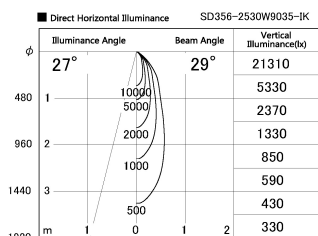

Item no. SD356-2530W9035-IK

Series Name: Cylinder Arm Reflector in-track tracklight.(SD356-IK)

Installation	Track mount
Type	Cylinder Arm Reflector in-track tracklight.(SD356-IK)
Fixture wattage	24.3W
Beam angle	29 deg
Color Temp.	3500K
CRI	Ra>90
Luminous	1848 lm
Body	Die-cast aluminum alloy
Body finish	White
Trim finish	White
Reflector finish	N/A
IP Rate	IP20
Light source	COB module
Input Voltage	AC220~240V
Dimming Type	Non-Dimmable
Certificate	CE, CCC
Cut Hole	N/A