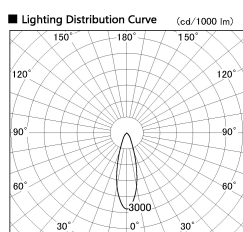

Item no. SD356-2530W9035-IK

Series Name: Cylinder Arm Reflector in-track tracklight.(SD356-IK)

Installation	Track mount
Type	Cylinder Arm Reflector in-track tracklight.(SD356-IK)
Fixture wattage	24.3W
Beam angle	29 deg
Color Temp.	3500K
CRI	Ra>90
Luminous	1848 lm
Body	Die-cast aluminum alloy
Body finish	White
Trim finish	White
Reflector finish	N/A
IP Rate	IP20
Light source	COB module
Input Voltage	AC220~240V
Dimming Type	Non-Dimmable
Certificate	CE, CCC
Cut Hole	N/A