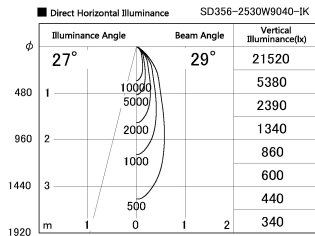

Item no. SD356-2530W9040-IK

Series Name: Cylinder Arm Reflector in-track tracklight.(SD356-IK)

Installation	Track mount
Type	Cylinder Arm Reflector in-track tracklight.(SD356-IK)
Fixture wattage	24.3W
Beam angle	29 deg
Color Temp.	4000K
CRI	Ra>90
Luminous	1866 lm
Body	Die-cast aluminum alloy
Body finish	White
Trim finish	White
Reflector finish	N/A
IP Rate	IP20
Light source	COB module
Input Voltage	AC220~240V
Dimming Type	Non-Dimmable
Certificate	CE, CCC
Cut Hole	N/A