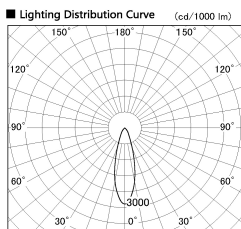

Item no. SD356-2530W9040-IK

Series Name: Cylinder Arm Reflector in-track tracklight.(SD356-IK)

■ Direct Horizontal Illuminance SD356-2530W9040-IK

Illuminance Angle	Beam Angle	Vertical Illuminance (lx)
27°	29°	21520
		5380
		2390
		1340
		860
		600
		440
		340

Installation	Track mount
Type	
Fixture wattage	24.3W
Beam angle	29 deg
Color Temp.	4000K
CRI	Ra>90
Luminous	1866 lm
Body	Die-cast aluminum alloy
Body finish	White
Trim finish	White
Reflector finish	N/A
IP Rate	IP20
Light source	COB module
Input Voltage	AC220~240V
Dimming Type	Non-Dimmable
Certificate	CE, CCC
Cut Hole	N/A