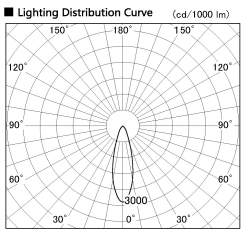

Item no. SD356-2530W9040-IK

Series Name: Cylinder Arm Reflector in-track tracklight.(SD356-IK)

Installation	Track mount
Type	Cylinder Arm Reflector in-track tracklight.(SD356-IK)
Fixture wattage	24.3W
Beam angle	29 deg
Color Temp.	4000K
CRI	Ra>90
Luminous	1866 lm
Body	Die-cast aluminum alloy
Body finish	White
Trim finish	White
Reflector finish	N/A
IP Rate	IP20
Light source	COB module
Input Voltage	AC220~240V
Dimming Type	Non-Dimmable
Certificate	CE, CCC
Cut Hole	N/A