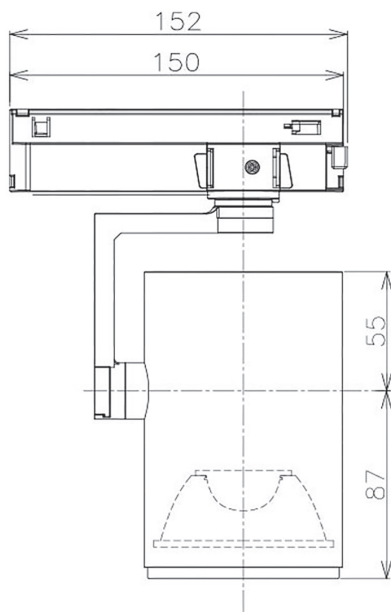

Item no. SD356-2540W8527-IK

Series Name: Cylinder Arm Reflector in-track tracklight.(SD356-IK)

Installation	Track mount
Type	Cylinder Arm Reflector in-track tracklight.(SD356-IK)
Fixture wattage	24.3W
Beam angle	38 deg
Color Temp.	2700K
CRI	Ra>85
Luminous	1911 lm
Body	Die-cast aluminum alloy
Body finish	White
Trim finish	White
Reflector finish	N/A
IP Rate	IP20
Light source	COB module
Input Voltage	AC220~240V
Dimming Type	Non-Dimmable
Certificate	CE, CCC
Cut Hole	N/A