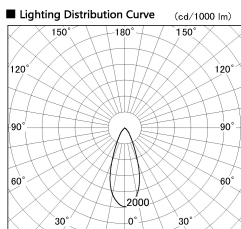

Item no. SD356-2540W8527-IK

Series Name: Cylinder Arm Reflector in-track tracklight.(SD356-IK)

Installation	Track mount
Type	Cylinder Arm Reflector in-track tracklight.(SD356-IK)
Fixture wattage	24.3W
Beam angle	38 deg
Color Temp.	2700K
CRI	Ra>85
Luminous	1911 lm
Body	Die-cast aluminum alloy
Body finish	White
Trim finish	White
Reflector finish	N/A
IP Rate	IP20
Light source	COB module
Input Voltage	AC220~240V
Dimming Type	Non-Dimmable
Certificate	CE, CCC
Cut Hole	N/A