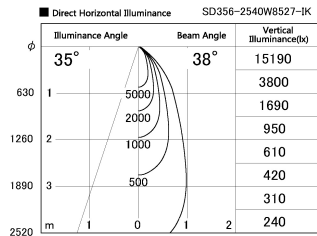

Item no. SD356-2540W8527-IK

Series Name: Cylinder Arm Reflector in-track tracklight.(SD356-IK)

Installation	Track mount
Type	Cylinder Arm Reflector in-track tracklight.(SD356-IK)
Fixture wattage	24.3W
Beam angle	38 deg
Color Temp.	2700K
CRI	Ra>85
Luminous	1911 lm
Body	Die-cast aluminum alloy
Body finish	White
Trim finish	White
Reflector finish	N/A
IP Rate	IP20
Light source	COB module
Input Voltage	AC220~240V
Dimming Type	Non-Dimmable
Certificate	CE, CCC
Cut Hole	N/A