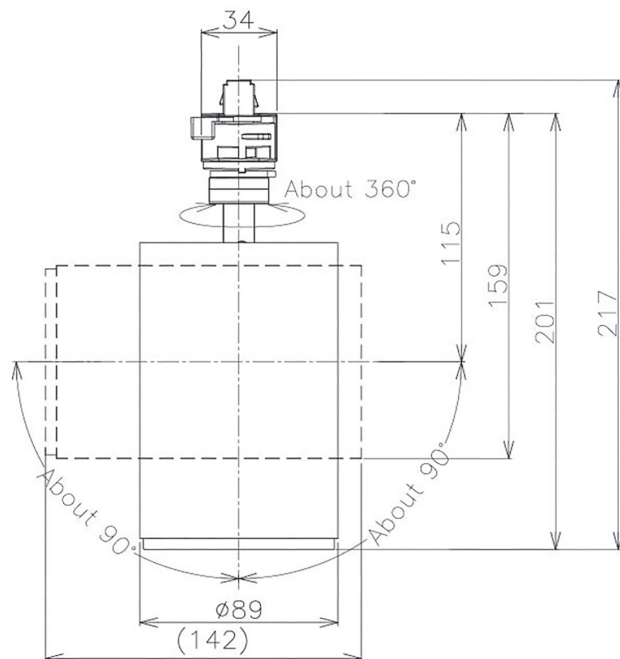

Item no. SD356-2540W8527-IK

Series Name: Cylinder Arm Reflector in-track tracklight.(SD356-IK)

Installation	Track mount
Type	Cylinder Arm Reflector in-track tracklight.(SD356-IK)
Fixture wattage	24.3W
Beam angle	38 deg
Color Temp.	2700K
CRI	Ra>85
Luminous	1911 lm
Body	Die-cast aluminum alloy
Body finish	White
Trim finish	White
Reflector finish	N/A
IP Rate	IP20
Light source	COB module
Input Voltage	AC220~240V
Dimming Type	Non-Dimmable
Certificate	CE, CCC
Cut Hole	N/A