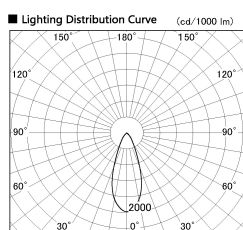

Item no. SD356-2540W8530-IK

Series Name: Cylinder Arm Reflector in-track tracklight.(SD356-IK)

Installation	Track mount
Type	
Fixture wattage	24.3W
Beam angle	38 deg
Color Temp.	3000K
CRI	Ra>85
Luminous	1991 lm
Body	Die-cast aluminum alloy
Body finish	White
Trim finish	White
Reflector finish	N/A
IP Rate	IP20
Light source	COB module
Input Voltage	AC220~240V
Dimming Type	Non-Dimmable
Certificate	CE, CCC
Cut Hole	N/A