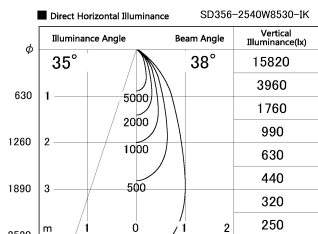

Item no. SD356-2540W8530-IK

Series Name: Cylinder Arm Reflector in-track tracklight.(SD356-IK)

Installation	Track mount
Type	
Fixture wattage	24.3W
Beam angle	38 deg
Color Temp.	3000K
CRI	Ra>85
Luminous	1991 lm
Body	Die-cast aluminum alloy
Body finish	White
Trim finish	White
Reflector finish	N/A
IP Rate	IP20
Light source	COB module
Input Voltage	AC220~240V
Dimming Type	Non-Dimmable
Certificate	CE, CCC
Cut Hole	N/A