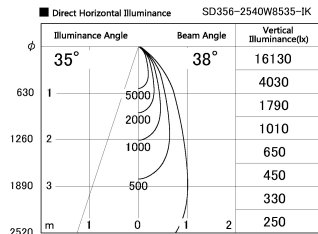

Item no. SD356-2540W8535-IK

Series Name: Cylinder Arm Reflector in-track tracklight.(SD356-IK)

Installation	Track mount
Type	Cylinder Arm Reflector in-track tracklight.(SD356-IK)
Fixture wattage	24.3W
Beam angle	38 deg
Color Temp.	3500K
CRI	Ra>85
Luminous	2030 lm
Body	Die-cast aluminum alloy
Body finish	White
Trim finish	White
Reflector finish	N/A
IP Rate	IP20
Light source	COB module
Input Voltage	AC220~240V
Dimming Type	Non-Dimmable
Certificate	CE, CCC
Cut Hole	N/A