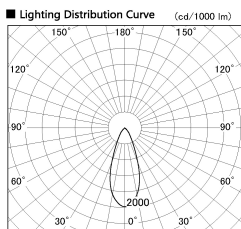

Item no. SD356-2540W8535-IK

Series Name: Cylinder Arm Reflector in-track tracklight.(SD356-IK)

Installation	Track mount
Type	
Fixture wattage	24.3W
Beam angle	38 deg
Color Temp.	3500K
CRI	Ra>85
Luminous	2030 lm
Body	Die-cast aluminum alloy
Body finish	White
Trim finish	White
Reflector finish	N/A
IP Rate	IP20
Light source	COB module
Input Voltage	AC220~240V
Dimming Type	Non-Dimmable
Certificate	CE, CCC
Cut Hole	N/A