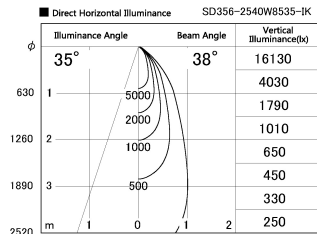

Item no. SD356-2540W8535-IK

Series Name: Cylinder Arm Reflector in-track tracklight.(SD356-IK)

Installation	Track mount
Type	
Fixture wattage	24.3W
Beam angle	38 deg
Color Temp.	3500K
CRI	Ra>85
Luminous	2030 lm
Body	Die-cast aluminum alloy
Body finish	White
Trim finish	White
Reflector finish	N/A
IP Rate	IP20
Light source	COB module
Input Voltage	AC220~240V
Dimming Type	Non-Dimmable
Certificate	CE, CCC
Cut Hole	N/A