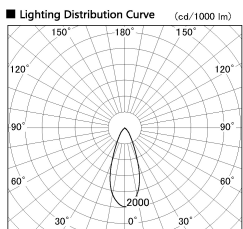

Item no. SD356-2540W8535-IK

Series Name: Cylinder Arm Reflector in-track tracklight.(SD356-IK)

Installation	Track mount
Type	Cylinder Arm Reflector in-track tracklight.(SD356-IK)
Fixture wattage	24.3W
Beam angle	38 deg
Color Temp.	3500K
CRI	Ra>85
Luminous	2030 lm
Body	Die-cast aluminum alloy
Body finish	White
Trim finish	White
Reflector finish	N/A
IP Rate	IP20
Light source	COB module
Input Voltage	AC220~240V
Dimming Type	Non-Dimmable
Certificate	CE, CCC
Cut Hole	N/A