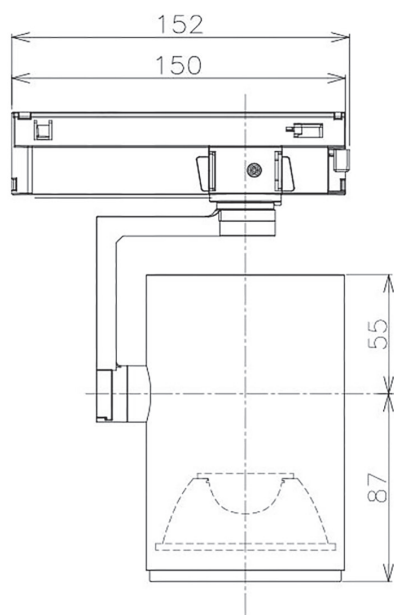

Item no. SD356-2540W8540-IK

Series Name: Cylinder Arm Reflector in-track tracklight.(SD356-IK)

Installation	Track mount
Type	Cylinder Arm Reflector in-track tracklight.(SD356-IK)
Fixture wattage	24.3W
Beam angle	38 deg
Color Temp.	4000K
CRI	Ra>85
Luminous	2050 lm
Body	Die-cast aluminum alloy
Body finish	White
Trim finish	White
Reflector finish	N/A
IP Rate	IP20
Light source	COB module
Input Voltage	AC220~240V
Dimming Type	Non-Dimmable
Certificate	CE, CCC
Cut Hole	N/A