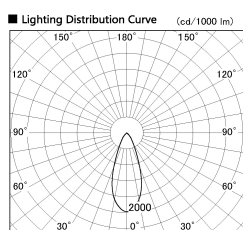

Item no. SD356-2540W8540-IK

Series Name: Cylinder Arm Reflector in-track tracklight.(SD356-IK)

Installation	Track mount
Type	Cylinder Arm Reflector in-track tracklight.(SD356-IK)
Fixture wattage	24.3W
Beam angle	38 deg
Color Temp.	4000K
CRI	Ra>85
Luminous	2050 lm
Body	Die-cast aluminum alloy
Body finish	White
Trim finish	White
Reflector finish	N/A
IP Rate	IP20
Light source	COB module
Input Voltage	AC220~240V
Dimming Type	Non-Dimmable
Certificate	CE, CCC
Cut Hole	N/A