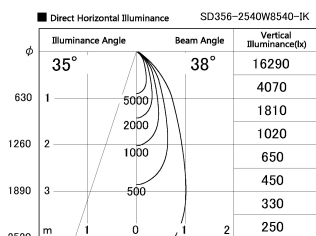

Item no. SD356-2540W8540-IK

Series Name: Cylinder Arm Reflector in-track tracklight.(SD356-IK)

Installation	Track mount
Type	Cylinder Arm Reflector in-track tracklight.(SD356-IK)
Fixture wattage	24.3W
Beam angle	38 deg
Color Temp.	4000K
CRI	Ra>85
Luminous	2050 lm
Body	Die-cast aluminum alloy
Body finish	White
Trim finish	White
Reflector finish	N/A
IP Rate	IP20
Light source	COB module
Input Voltage	AC220~240V
Dimming Type	Non-Dimmable
Certificate	CE, CCC
Cut Hole	N/A