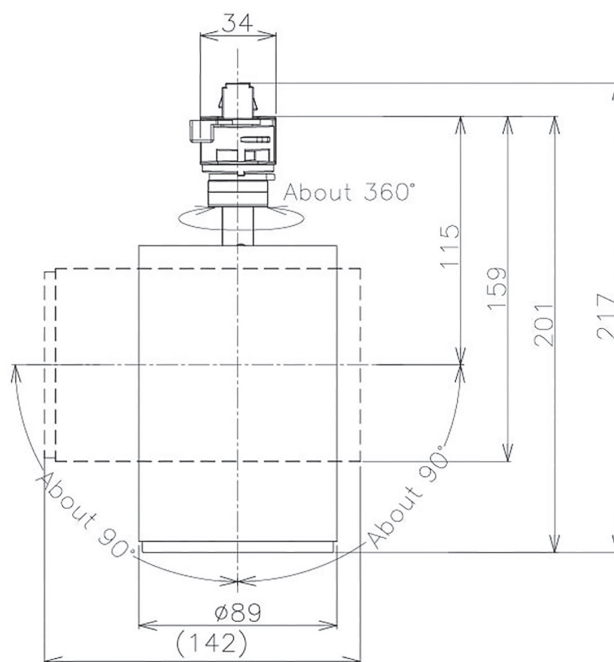

Item no. SD356-2540W8540-IK

Series Name: Cylinder Arm Reflector in-track tracklight.(SD356-IK)

Installation	Track mount
Type	Cylinder Arm Reflector in-track tracklight.(SD356-IK)
Fixture wattage	24.3W
Beam angle	38 deg
Color Temp.	4000K
CRI	Ra>85
Luminous	2050 lm
Body	Die-cast aluminum alloy
Body finish	White
Trim finish	White
Reflector finish	N/A
IP Rate	IP20
Light source	COB module
Input Voltage	AC220~240V
Dimming Type	Non-Dimmable
Certificate	CE, CCC
Cut Hole	N/A