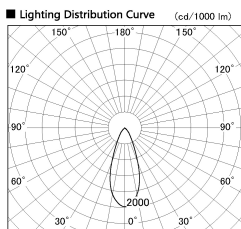

Item no. SD356-2540W9027-IK

Series Name: Cylinder Arm Reflector in-track tracklight.(SD356-IK)

Installation	Track mount
Type	
Fixture wattage	24.3W
Beam angle	38 deg
Color Temp.	2700K
CRI	Ra>90
Luminous	1738 lm
Body	Die-cast aluminum alloy
Body finish	White
Trim finish	White
Reflector finish	N/A
IP Rate	IP20
Light source	COB module
Input Voltage	AC220~240V
Dimming Type	Non-Dimmable
Certificate	CE, CCC
Cut Hole	N/A