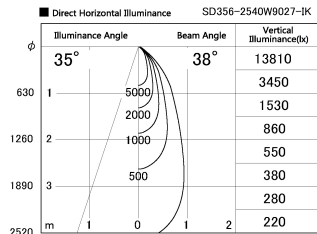

Item no. SD356-2540W9027-IK

Series Name: Cylinder Arm Reflector in-track tracklight.(SD356-IK)

Installation	Track mount
Type	
Fixture wattage	24.3W
Beam angle	38 deg
Color Temp.	2700K
CRI	Ra>90
Luminous	1738 lm
Body	Die-cast aluminum alloy
Body finish	White
Trim finish	White
Reflector finish	N/A
IP Rate	IP20
Light source	COB module
Input Voltage	AC220~240V
Dimming Type	Non-Dimmable
Certificate	CE, CCC
Cut Hole	N/A