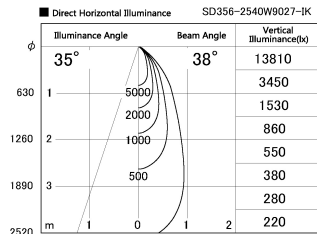

Item no. SD356-2540W9027-IK

Series Name: Cylinder Arm Reflector in-track tracklight.(SD356-IK)

Installation	Track mount
Type	Cylinder Arm Reflector in-track tracklight.(SD356-IK)
Fixture wattage	24.3W
Beam angle	38 deg
Color Temp.	2700K
CRI	Ra>90
Luminous	1738 lm
Body	Die-cast aluminum alloy
Body finish	White
Trim finish	White
Reflector finish	N/A
IP Rate	IP20
Light source	COB module
Input Voltage	AC220~240V
Dimming Type	Non-Dimmable
Certificate	CE, CCC
Cut Hole	N/A