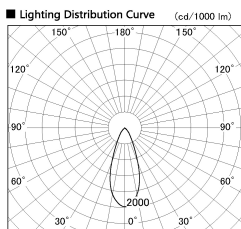

Item no. SD356-2540W9027-IK

Series Name: Cylinder Arm Reflector in-track tracklight.(SD356-IK)

Installation	Track mount
Type	Cylinder Arm Reflector in-track tracklight.(SD356-IK)
Fixture wattage	24.3W
Beam angle	38 deg
Color Temp.	2700K
CRI	Ra>90
Luminous	1738 lm
Body	Die-cast aluminum alloy
Body finish	White
Trim finish	White
Reflector finish	N/A
IP Rate	IP20
Light source	COB module
Input Voltage	AC220~240V
Dimming Type	Non-Dimmable
Certificate	CE, CCC
Cut Hole	N/A