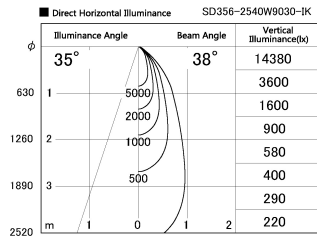

Item no. SD356-2540W9030-IK

Series Name: Cylinder Arm Reflector in-track tracklight.(SD356-IK)

Installation	Track mount
Type	
Fixture wattage	24.3W
Beam angle	38 deg
Color Temp.	3000K
CRI	Ra>90
Luminous	1810 lm
Body	Die-cast aluminum alloy
Body finish	White
Trim finish	White
Reflector finish	N/A
IP Rate	IP20
Light source	COB module
Input Voltage	AC220~240V
Dimming Type	Non-Dimmable
Certificate	CE, CCC
Cut Hole	N/A