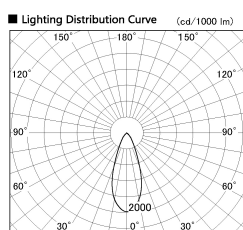

Item no. SD356-2540W9030-IK

Series Name: Cylinder Arm Reflector in-track tracklight.(SD356-IK)

Installation	Track mount
Type	Cylinder Arm Reflector in-track tracklight.(SD356-IK)
Fixture wattage	24.3W
Beam angle	38 deg
Color Temp.	3000K
CRI	Ra>90
Luminous	1810 lm
Body	Die-cast aluminum alloy
Body finish	White
Trim finish	White
Reflector finish	N/A
IP Rate	IP20
Light source	COB module
Input Voltage	AC220~240V
Dimming Type	Non-Dimmable
Certificate	CE, CCC
Cut Hole	N/A