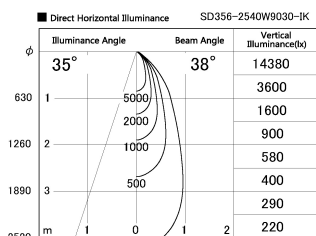

Item no. SD356-2540W9030-IK

Series Name: Cylinder Arm Reflector in-track tracklight.(SD356-IK)

Installation	Track mount
Type	Cylinder Arm Reflector in-track tracklight.(SD356-IK)
Fixture wattage	24.3W
Beam angle	38 deg
Color Temp.	3000K
CRI	Ra>90
Luminous	1810 lm
Body	Die-cast aluminum alloy
Body finish	White
Trim finish	White
Reflector finish	N/A
IP Rate	IP20
Light source	COB module
Input Voltage	AC220~240V
Dimming Type	Non-Dimmable
Certificate	CE, CCC
Cut Hole	N/A