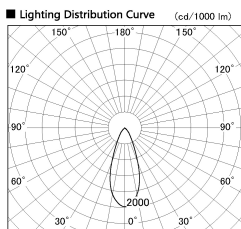

Item no. SD356-2540W9030-IK

Series Name: Cylinder Arm Reflector in-track tracklight.(SD356-IK)

Installation	Track mount
Type	
Fixture wattage	24.3W
Beam angle	38 deg
Color Temp.	3000K
CRI	Ra>90
Luminous	1810 lm
Body	Die-cast aluminum alloy
Body finish	White
Trim finish	White
Reflector finish	N/A
IP Rate	IP20
Light source	COB module
Input Voltage	AC220~240V
Dimming Type	Non-Dimmable
Certificate	CE, CCC
Cut Hole	N/A