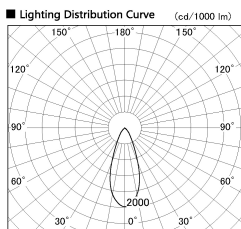

Item no. SD356-2540W9035-IK

Series Name: Cylinder Arm Reflector in-track tracklight.(SD356-IK)

Installation	Track mount
Type	
Fixture wattage	24.3W
Beam angle	38 deg
Color Temp.	3500K
CRI	Ra>90
Luminous	1846 lm
Body	Die-cast aluminum alloy
Body finish	White
Trim finish	White
Reflector finish	N/A
IP Rate	IP20
Light source	COB module
Input Voltage	AC220~240V
Dimming Type	Non-Dimmable
Certificate	CE, CCC
Cut Hole	N/A