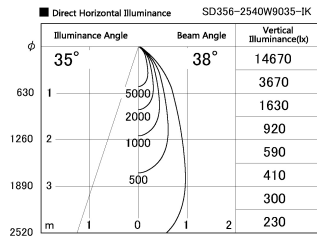

Item no. SD356-2540W9035-IK

Series Name: Cylinder Arm Reflector in-track tracklight.(SD356-IK)

Installation	Track mount
Type	
Fixture wattage	24.3W
Beam angle	38 deg
Color Temp.	3500K
CRI	Ra>90
Luminous	1846 lm
Body	Die-cast aluminum alloy
Body finish	White
Trim finish	White
Reflector finish	N/A
IP Rate	IP20
Light source	COB module
Input Voltage	AC220~240V
Dimming Type	Non-Dimmable
Certificate	CE, CCC
Cut Hole	N/A