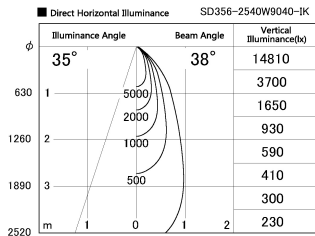

Item no. SD356-2540W9040-IK

Series Name: Cylinder Arm Reflector in-track tracklight.(SD356-IK)

Installation	Track mount
Type	
Fixture wattage	24.3W
Beam angle	38 deg
Color Temp.	4000K
CRI	Ra>90
Luminous	1864 lm
Body	Die-cast aluminum alloy
Body finish	White
Trim finish	White
Reflector finish	N/A
IP Rate	IP20
Light source	COB module
Input Voltage	AC220~240V
Dimming Type	Non-Dimmable
Certificate	CE, CCC
Cut Hole	N/A