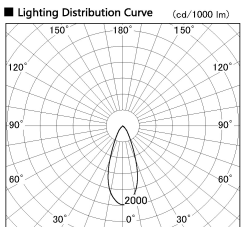

Item no. SD356-2540W9040-IK

Series Name: Cylinder Arm Reflector in-track tracklight.(SD356-IK)

Installation	Track mount
Type	
Fixture wattage	24.3W
Beam angle	38 deg
Color Temp.	4000K
CRI	Ra>90
Luminous	1864 lm
Body	Die-cast aluminum alloy
Body finish	White
Trim finish	White
Reflector finish	N/A
IP Rate	IP20
Light source	COB module
Input Voltage	AC220~240V
Dimming Type	Non-Dimmable
Certificate	CE, CCC
Cut Hole	N/A