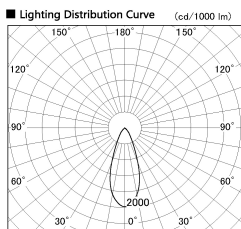

Item no. SD356-2540W9040-IK

Series Name: Cylinder Arm Reflector in-track tracklight.(SD356-IK)

Installation	Track mount
Type	Cylinder Arm Reflector in-track tracklight.(SD356-IK)
Fixture wattage	24.3W
Beam angle	38 deg
Color Temp.	4000K
CRI	Ra>90
Luminous	1864 lm
Body	Die-cast aluminum alloy
Body finish	White
Trim finish	White
Reflector finish	N/A
IP Rate	IP20
Light source	COB module
Input Voltage	AC220~240V
Dimming Type	Non-Dimmable
Certificate	CE, CCC
Cut Hole	N/A