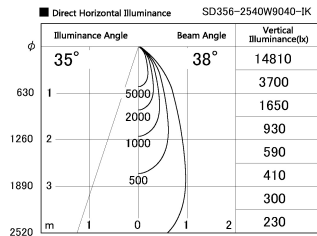

Item no. SD356-2540W9040-IK

Series Name: Cylinder Arm Reflector in-track tracklight.(SD356-IK)

Installation	Track mount
Type	Cylinder Arm Reflector in-track tracklight.(SD356-IK)
Fixture wattage	24.3W
Beam angle	38 deg
Color Temp.	4000K
CRI	Ra>90
Luminous	1864 lm
Body	Die-cast aluminum alloy
Body finish	White
Trim finish	White
Reflector finish	N/A
IP Rate	IP20
Light source	COB module
Input Voltage	AC220~240V
Dimming Type	Non-Dimmable
Certificate	CE, CCC
Cut Hole	N/A