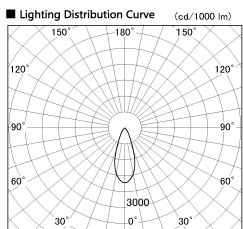

Item no. SD356-2940W9035-IK

Series Name: Cylinder Arm Reflector in-track tracklight.(SD356-IK)

Installation	Track mount
Type	
Fixture wattage	31.8W
Beam angle	38 deg
Color Temp.	3500K
CRI	Ra>90
Luminous	2439 lm
Body	Die-cast aluminum alloy
Body finish	White
Trim finish	White
Reflector finish	N/A
IP Rate	IP20
Light source	COB module
Input Voltage	AC220~240V
Dimming Type	Non-Dimmable
Certificate	CE, CCC
Cut Hole	N/A