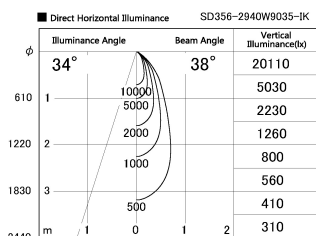

Item no. SD356-2940W9035-IK

Series Name: Cylinder Arm Reflector in-track tracklight.(SD356-IK)

Installation	Track mount
Type	Cylinder Arm Reflector in-track tracklight.(SD356-IK)
Fixture wattage	31.8W
Beam angle	38 deg
Color Temp.	3500K
CRI	Ra>90
Luminous	2439 lm
Body	Die-cast aluminum alloy
Body finish	White
Trim finish	White
Reflector finish	N/A
IP Rate	IP20
Light source	COB module
Input Voltage	AC220~240V
Dimming Type	Non-Dimmable
Certificate	CE, CCC
Cut Hole	N/A