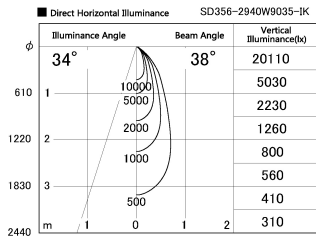

Item no. SD356-2940W9035-IK

Series Name: Cylinder Arm Reflector in-track tracklight.(SD356-IK)

Installation	Track mount
Type	
Fixture wattage	31.8W
Beam angle	38 deg
Color Temp.	3500K
CRI	Ra>90
Luminous	2439 lm
Body	Die-cast aluminum alloy
Body finish	White
Trim finish	White
Reflector finish	N/A
IP Rate	IP20
Light source	COB module
Input Voltage	AC220~240V
Dimming Type	Non-Dimmable
Certificate	CE, CCC
Cut Hole	N/A