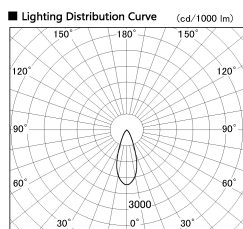

Item no. SD356-2940W9035-IK

Series Name: Cylinder Arm Reflector in-track tracklight.(SD356-IK)

Installation	Track mount
Type	Cylinder Arm Reflector in-track tracklight.(SD356-IK)
Fixture wattage	31.8W
Beam angle	38 deg
Color Temp.	3500K
CRI	Ra>90
Luminous	2439 lm
Body	Die-cast aluminum alloy
Body finish	White
Trim finish	White
Reflector finish	N/A
IP Rate	IP20
Light source	COB module
Input Voltage	AC220~240V
Dimming Type	Non-Dimmable
Certificate	CE, CCC
Cut Hole	N/A