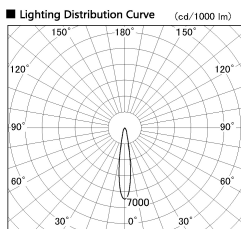

Item no. SD356-2915W8527-IK

Series Name: Cylinder Arm Reflector in-track tracklight.(SD356-IK)

■ Direct Horizontal Illuminance SD356-2915W8527-IK

Illuminance Angle	Beam Angle	Vertical Illuminance(lx)
17°	17°	64200
1		16050
20000		7130
10000		4010
5000		2570
2000		1780
1310		1310
1000		1000

Installation	Track mount
Type	
Fixture wattage	31.8W
Beam angle	17 deg
Color Temp.	2700K
CRI	Ra>85
Luminous	2547 lm
Body	Die-cast aluminum alloy
Body finish	White
Trim finish	White
Reflector finish	N/A
IP Rate	IP20
Light source	COB module
Input Voltage	AC220~240V
Dimming Type	Non-Dimmable
Certificate	CE, CCC
Cut Hole	N/A