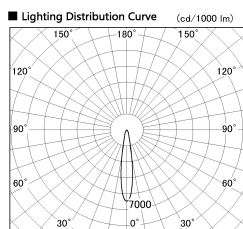

Item no. SD356-2915W8527-IK

Series Name: Cylinder Arm Reflector in-track tracklight.(SD356-IK)

■ Direct Horizontal Illuminance SD356-2915W8527-IK

Illuminance Angle	Beam Angle	Vertical Illuminance(lx)
17°	17°	64200
1		16050
20000		7130
10000		4010
2		2570
5000		1780
3		1310
2000		1000
1190		

Installation	Track mount
Type	Cylinder Arm Reflector in-track tracklight.(SD356-IK)
Fixture wattage	31.8W
Beam angle	17 deg
Color Temp.	2700K
CRI	Ra>85
Luminous	2547 lm
Body	Die-cast aluminum alloy
Body finish	White
Trim finish	White
Reflector finish	N/A
IP Rate	IP20
Light source	COB module
Input Voltage	AC220~240V
Dimming Type	Non-Dimmable
Certificate	CE, CCC
Cut Hole	N/A