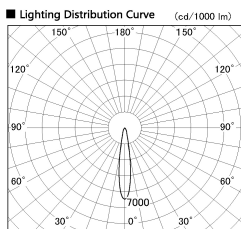

Item no. SD356-2915W8530-IK

Series Name: Cylinder Arm Reflector in-track tracklight.(SD356-IK)

Installation	Track mount
Type	Cylinder Arm Reflector in-track tracklight.(SD356-IK)
Fixture wattage	31.8W
Beam angle	17 deg
Color Temp.	3000K
CRI	Ra>85
Luminous	2653 lm
Body	Die-cast aluminum alloy
Body finish	White
Trim finish	White
Reflector finish	N/A
IP Rate	IP20
Light source	COB module
Input Voltage	AC220~240V
Dimming Type	Non-Dimmable
Certificate	CE, CCC
Cut Hole	N/A