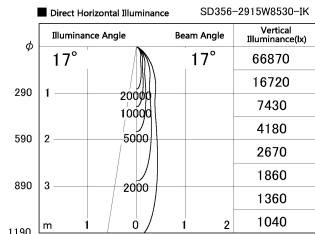

Item no. SD356-2915W8530-IK

Series Name: Cylinder Arm Reflector in-track tracklight.(SD356-IK)

Installation	Track mount
Type	Cylinder Arm Reflector in-track tracklight.(SD356-IK)
Fixture wattage	31.8W
Beam angle	17 deg
Color Temp.	3000K
CRI	Ra>85
Luminous	2653 lm
Body	Die-cast aluminum alloy
Body finish	White
Trim finish	White
Reflector finish	N/A
IP Rate	IP20
Light source	COB module
Input Voltage	AC220~240V
Dimming Type	Non-Dimmable
Certificate	CE, CCC
Cut Hole	N/A