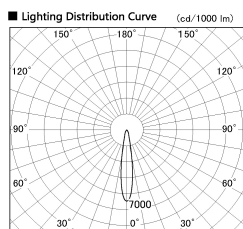

Item no. SD356-2915W8530-IK

Series Name: Cylinder Arm Reflector in-track tracklight.(SD356-IK)

■ Direct Horizontal Illuminance SD356-2915W8530-IK

φ	Illuminance Angle	Beam Angle	Vertical Illuminance(lx)
1	17°	17°	66870
2			16720
3			7430
4			4180
5			2670
6			1860
7			1360
8			1040

Installation	Track mount
Type	
Fixture wattage	31.8W
Beam angle	17 deg
Color Temp.	3000K
CRI	Ra>85
Luminous	2653 lm
Body	Die-cast aluminum alloy
Body finish	White
Trim finish	White
Reflector finish	N/A
IP Rate	IP20
Light source	COB module
Input Voltage	AC220~240V
Dimming Type	Non-Dimmable
Certificate	CE, CCC
Cut Hole	N/A