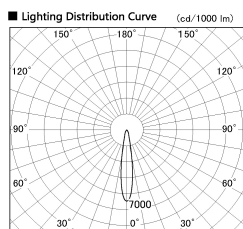

Item no. SD356-2915W8535-IK

Series Name: Cylinder Arm Reflector in-track tracklight.(SD356-IK)

■ Direct Horizontal Illuminance SD356-2915W8535-IK

φ	Illuminance Angle	Beam Angle	Vertical Illuminance(lx)
1	17°	17°	68210
2			17050
3			7580
4			4260
5			2730
6			1890
7			1390
8			1070

Installation	Track mount
Type	
Fixture wattage	31.8W
Beam angle	17 deg
Color Temp.	3500K
CRI	Ra>85
Luminous	2706 lm
Body	Die-cast aluminum alloy
Body finish	White
Trim finish	White
Reflector finish	N/A
IP Rate	IP20
Light source	COB module
Input Voltage	AC220~240V
Dimming Type	Non-Dimmable
Certificate	CE, CCC
Cut Hole	N/A