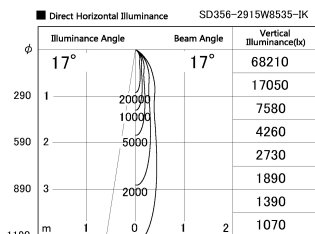

Item no. SD356-2915W8535-IK

Series Name: Cylinder Arm Reflector in-track tracklight.(SD356-IK)

Installation	Track mount
Type	Cylinder Arm Reflector in-track tracklight.(SD356-IK)
Fixture wattage	31.8W
Beam angle	17 deg
Color Temp.	3500K
CRI	Ra>85
Luminous	2706 lm
Body	Die-cast aluminum alloy
Body finish	White
Trim finish	White
Reflector finish	N/A
IP Rate	IP20
Light source	COB module
Input Voltage	AC220~240V
Dimming Type	Non-Dimmable
Certificate	CE, CCC
Cut Hole	N/A