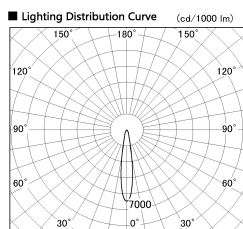

Item no. SD356-2915W8535-IK

Series Name: Cylinder Arm Reflector in-track tracklight.(SD356-IK)

Installation	Track mount
Type	Cylinder Arm Reflector in-track tracklight.(SD356-IK)
Fixture wattage	31.8W
Beam angle	17 deg
Color Temp.	3500K
CRI	Ra>85
Luminous	2706 lm
Body	Die-cast aluminum alloy
Body finish	White
Trim finish	White
Reflector finish	N/A
IP Rate	IP20
Light source	COB module
Input Voltage	AC220~240V
Dimming Type	Non-Dimmable
Certificate	CE, CCC
Cut Hole	N/A