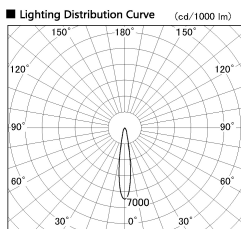

Item no. SD356-2915W8540-IK

Series Name: Cylinder Arm Reflector in-track tracklight.(SD356-IK)

■ Direct Horizontal Illuminance SD356-2915W8540-IK

Illuminance Angle	Beam Angle	Vertical Illuminance(lx)
17°	17°	68890
1		17220
20000		7650
10000		4310
5000		2760
2		1910
890		1410
3		1080
1190		
m		

Installation	Track mount
Type	
Fixture wattage	31.8W
Beam angle	17 deg
Color Temp.	4000K
CRI	Ra>85
Luminous	2733 lm
Body	Die-cast aluminum alloy
Body finish	White
Trim finish	White
Reflector finish	N/A
IP Rate	IP20
Light source	COB module
Input Voltage	AC220~240V
Dimming Type	Non-Dimmable
Certificate	CE, CCC
Cut Hole	N/A