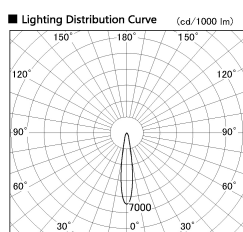

Item no. SD356-2915W9027-IK

Series Name: Cylinder Arm Reflector in-track tracklight.(SD356-IK)

■ Direct Horizontal Illuminance SD356-2915W9027-IK

Illuminance Angle	Beam Angle	Vertical Illuminance(lx)
17°	17°	58380
1		14590
2000lx		6490
1000lx		3650
590	2	2340
890	3	1620
1190	m	1190
	1	910
	2	

Installation	Track mount
Type	Cylinder Arm Reflector in-track tracklight.(SD356-IK)
Fixture wattage	31.8W
Beam angle	17 deg
Color Temp.	2700K
CRI	Ra>90
Luminous	2316 lm
Body	Die-cast aluminum alloy
Body finish	White
Trim finish	White
Reflector finish	N/A
IP Rate	IP20
Light source	COB module
Input Voltage	AC220~240V
Dimming Type	Non-Dimmable
Certificate	CE, CCC
Cut Hole	N/A