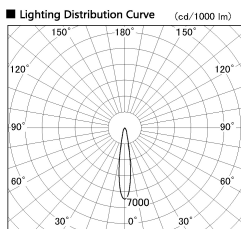

Item no. SD356-2915W9027-IK

Series Name: Cylinder Arm Reflector in-track tracklight.(SD356-IK)

■ Direct Horizontal Illuminance SD356-2915W9027-IK

φ	Illuminance Angle	Beam Angle	Vertical Illuminance(lx)
	17°	17°	58380
290			14590
			6490
590			3650
			2340
890			1620
			1190
1190			910

Installation	Track mount
Type	
Fixture wattage	31.8W
Beam angle	17 deg
Color Temp.	2700K
CRI	Ra>90
Luminous	2316 lm
Body	Die-cast aluminum alloy
Body finish	White
Trim finish	White
Reflector finish	N/A
IP Rate	IP20
Light source	COB module
Input Voltage	AC220~240V
Dimming Type	Non-Dimmable
Certificate	CE, CCC
Cut Hole	N/A