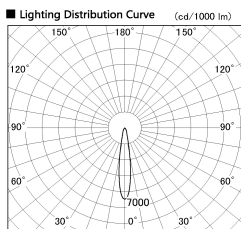

Item no. SD356-2915W9030-IK

Series Name: Cylinder Arm Reflector in-track tracklight.(SD356-IK)

■ Direct Horizontal Illuminance SD356-2915W9030-IK

Illuminance Angle	Beam Angle	Vertical Illuminance(lx)
17°	17°	60800
1		15200
20000		6760
10000		3800
5000		2430
2		1690
2000		1240
3		950
1190		

Installation	Track mount
Type	Cylinder Arm Reflector in-track tracklight.(SD356-IK)
Fixture wattage	31.8W
Beam angle	17 deg
Color Temp.	3000K
CRI	Ra>90
Luminous	2412 lm
Body	Die-cast aluminum alloy
Body finish	White
Trim finish	White
Reflector finish	N/A
IP Rate	IP20
Light source	COB module
Input Voltage	AC220~240V
Dimming Type	Non-Dimmable
Certificate	CE, CCC
Cut Hole	N/A