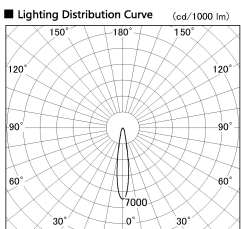

Item no. SD356-2915W9030-IK

Series Name: Cylinder Arm Reflector in-track tracklight.(SD356-IK)

■ Direct Horizontal Illuminance SD356-2915W9030-IK

φ	Illuminance Angle	Beam Angle	Vertical Illuminance(lx)
1190	17°	17°	60800
1			15200
2			6760
3			3800
590			2430
890			1690
1190			1240
m	1	2	950

Installation	Track mount
Type	
Fixture wattage	31.8W
Beam angle	17 deg
Color Temp.	3000K
CRI	Ra>90
Luminous	2412 lm
Body	Die-cast aluminum alloy
Body finish	White
Trim finish	White
Reflector finish	N/A
IP Rate	IP20
Light source	COB module
Input Voltage	AC220~240V
Dimming Type	Non-Dimmable
Certificate	CE, CCC
Cut Hole	N/A