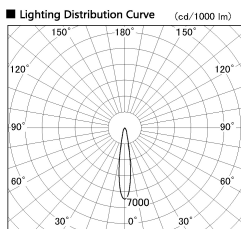

Item no. SD356-2915W9035-IK

Series Name: Cylinder Arm Reflector in-track tracklight.(SD356-IK)

Installation	Track mount
Type	
Fixture wattage	31.8W
Beam angle	17 deg
Color Temp.	3500K
CRI	Ra>90
Luminous	2461 lm
Body	Die-cast aluminum alloy
Body finish	White
Trim finish	White
Reflector finish	N/A
IP Rate	IP20
Light source	COB module
Input Voltage	AC220~240V
Dimming Type	Non-Dimmable
Certificate	CE, CCC
Cut Hole	N/A