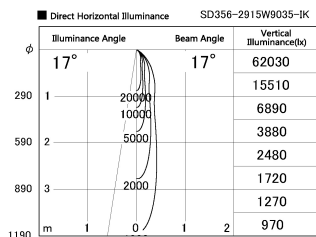

Item no. SD356-2915W9035-IK

Series Name: Cylinder Arm Reflector in-track tracklight.(SD356-IK)

Installation	Track mount
Type	
Fixture wattage	31.8W
Beam angle	17 deg
Color Temp.	3500K
CRI	Ra>90
Luminous	2461 lm
Body	Die-cast aluminum alloy
Body finish	White
Trim finish	White
Reflector finish	N/A
IP Rate	IP20
Light source	COB module
Input Voltage	AC220~240V
Dimming Type	Non-Dimmable
Certificate	CE, CCC
Cut Hole	N/A