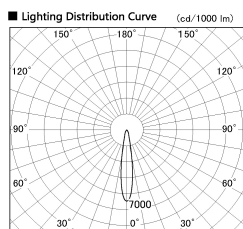

Item no. SD356-2915W9040-IK

Series Name: Cylinder Arm Reflector in-track tracklight.(SD356-IK)

■ Direct Horizontal Illuminance SD356-2915W9040-IK

φ	Illuminance Angle	Beam Angle	Vertical Illuminance(lx)
1	17°	17°	62640
2			15660
3			6960
4			3910
5			2510
6			1740
7			1280
8			980

Installation	Track mount
Type	
Fixture wattage	31.8W
Beam angle	17 deg
Color Temp.	4000K
CRI	Ra>90
Luminous	2485 lm
Body	Die-cast aluminum alloy
Body finish	White
Trim finish	White
Reflector finish	N/A
IP Rate	IP20
Light source	COB module
Input Voltage	AC220~240V
Dimming Type	Non-Dimmable
Certificate	CE, CCC
Cut Hole	N/A