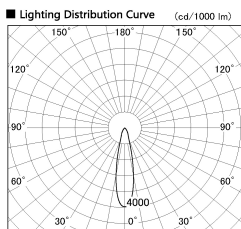

Item no. SD356-2920W8527-IK

Series Name: Cylinder Arm Reflector in-track tracklight.(SD356-IK)

■ Direct Horizontal Illuminance SD356-2920W8527-IK

Illuminance Angle	Beam Angle	Vertical Illuminance (lx)
22°	23°	40390
		10100
		4490
		2520
		1620
		1120
		820
		630

Installation	Track mount
Type	
Fixture wattage	31.8W
Beam angle	23 deg
Color Temp.	2700K
CRI	Ra>85
Luminous	2542 lm
Body	Die-cast aluminum alloy
Body finish	White
Trim finish	White
Reflector finish	N/A
IP Rate	IP20
Light source	COB module
Input Voltage	AC220~240V
Dimming Type	Non-Dimmable
Certificate	CE, CCC
Cut Hole	N/A