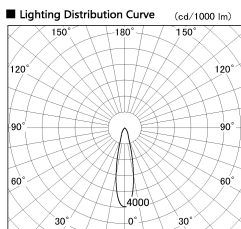

Item no. SD356-2920W8527-IK

Series Name: Cylinder Arm Reflector in-track tracklight.(SD356-IK)

■ Direct Horizontal Illuminance SD356-2920W8527-IK

φ	Illuminance Angle	Beam Angle	Vertical Illuminance(lx)
380	22°	23°	40390
1			10100
			4490
770			2520
2			1620
1160			1120
3			820
1550			630

Installation	Track mount
Type	Cylinder Arm Reflector in-track tracklight.(SD356-IK)
Fixture wattage	31.8W
Beam angle	23 deg
Color Temp.	2700K
CRI	Ra>85
Luminous	2542 lm
Body	Die-cast aluminum alloy
Body finish	White
Trim finish	White
Reflector finish	N/A
IP Rate	IP20
Light source	COB module
Input Voltage	AC220~240V
Dimming Type	Non-Dimmable
Certificate	CE, CCC
Cut Hole	N/A