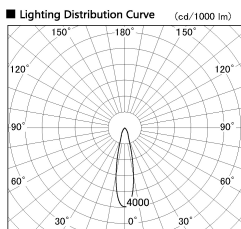

Item no. SD356-2920W8530-IK

Series Name: Cylinder Arm Reflector in-track tracklight.(SD356-IK)

Installation	Track mount
Type	
Fixture wattage	31.8W
Beam angle	23 deg
Color Temp.	3000K
CRI	Ra>85
Luminous	2648 lm
Body	Die-cast aluminum alloy
Body finish	White
Trim finish	White
Reflector finish	N/A
IP Rate	IP20
Light source	COB module
Input Voltage	AC220~240V
Dimming Type	Non-Dimmable
Certificate	CE, CCC
Cut Hole	N/A