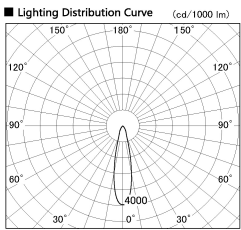

Item no. SD356-2920W8530-IK

Series Name: Cylinder Arm Reflector in-track tracklight.(SD356-IK)

■ Direct Horizontal Illuminance SD356-2920W8530-IK

φ	Illuminance Angle	Beam Angle	Vertical Illuminance (lx)
380	22°	23°	42070
1			10520
			4670
770			2630
2			1680
1160			1170
3			860
1550			660

Installation	Track mount
Type	Cylinder Arm Reflector in-track tracklight.(SD356-IK)
Fixture wattage	31.8W
Beam angle	23 deg
Color Temp.	3000K
CRI	Ra>85
Luminous	2648 lm
Body	Die-cast aluminum alloy
Body finish	White
Trim finish	White
Reflector finish	N/A
IP Rate	IP20
Light source	COB module
Input Voltage	AC220~240V
Dimming Type	Non-Dimmable
Certificate	CE, CCC
Cut Hole	N/A