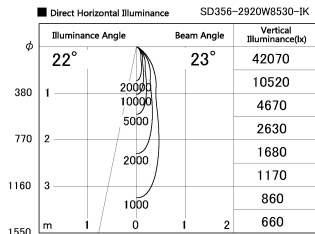

Item no. SD356-2920W8530-IK

Series Name: Cylinder Arm Reflector in-track tracklight.(SD356-IK)

Installation	Track mount
Type	
Fixture wattage	31.8W
Beam angle	23 deg
Color Temp.	3000K
CRI	Ra>85
Luminous	2648 lm
Body	Die-cast aluminum alloy
Body finish	White
Trim finish	White
Reflector finish	N/A
IP Rate	IP20
Light source	COB module
Input Voltage	AC220~240V
Dimming Type	Non-Dimmable
Certificate	CE, CCC
Cut Hole	N/A