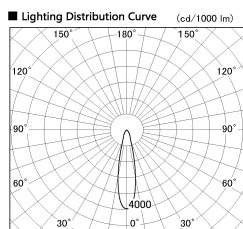

Item no. SD356-2920W8535-IK

Series Name: Cylinder Arm Reflector in-track tracklight.(SD356-IK)

■ Direct Horizontal Illuminance SD356-2920W8535-IK

φ	Illuminance Angle	Beam Angle	Vertical Illuminance(lx)
380	22°	23°	42910
1			10730
			4770
770			2680
2			1720
1160			1190
3			880
1550			670

Installation	Track mount
Type	Cylinder Arm Reflector in-track tracklight.(SD356-IK)
Fixture wattage	31.8W
Beam angle	23 deg
Color Temp.	3500K
CRI	Ra>85
Luminous	2701 lm
Body	Die-cast aluminum alloy
Body finish	White
Trim finish	White
Reflector finish	N/A
IP Rate	IP20
Light source	COB module
Input Voltage	AC220~240V
Dimming Type	Non-Dimmable
Certificate	CE, CCC
Cut Hole	N/A