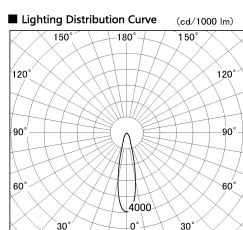

Item no. SD356-2920W8535-IK

Series Name: Cylinder Arm Reflector in-track tracklight.(SD356-IK)

■ Direct Horizontal Illuminance SD356-2920W8535-IK

Illuminance Angle	Beam Angle	Vertical Illuminance (lx)
22°	23°	42910
		10730
		4770
		2680
		1720
		1190
		880
		670

Installation	Track mount
Type	
Fixture wattage	31.8W
Beam angle	23 deg
Color Temp.	3500K
CRI	Ra>85
Luminous	2701 lm
Body	Die-cast aluminum alloy
Body finish	White
Trim finish	White
Reflector finish	N/A
IP Rate	IP20
Light source	COB module
Input Voltage	AC220~240V
Dimming Type	Non-Dimmable
Certificate	CE, CCC
Cut Hole	N/A