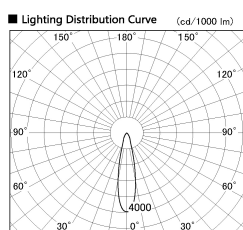

Item no. SD356-2920W8540-IK

Series Name: Cylinder Arm Reflector in-track tracklight.(SD356-IK)

■ Direct Horizontal Illuminance SD356-2920W8540-IK

Illuminance Angle	Beam Angle	Vertical Illuminance (lx)
22°	23°	43320
		10830
		4810
		2710
		1730
		1200
		880
		680

Installation	Track mount
Type	
Fixture wattage	31.8W
Beam angle	23 deg
Color Temp.	4000K
CRI	Ra>85
Luminous	2727 lm
Body	Die-cast aluminum alloy
Body finish	White
Trim finish	White
Reflector finish	N/A
IP Rate	IP20
Light source	COB module
Input Voltage	AC220~240V
Dimming Type	Non-Dimmable
Certificate	CE, CCC
Cut Hole	N/A