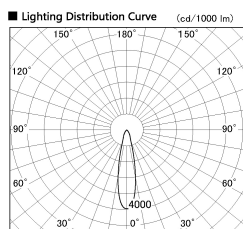

Item no. SD356-2920W8540-IK

Series Name: Cylinder Arm Reflector in-track tracklight.(SD356-IK)

■ Direct Horizontal Illuminance SD356-2920W8540-IK

φ	Illuminance Angle	Beam Angle	Vertical Illuminance(lx)		
380	22°	23°	43320		
1			10830		
770			4810		
2			2710		
1160			1730		
3			1200		
1550			880		
m	1	0	1	2	680

Installation	Track mount
Type	Cylinder Arm Reflector in-track tracklight.(SD356-IK)
Fixture wattage	31.8W
Beam angle	23 deg
Color Temp.	4000K
CRI	Ra>85
Luminous	2727 lm
Body	Die-cast aluminum alloy
Body finish	White
Trim finish	White
Reflector finish	N/A
IP Rate	IP20
Light source	COB module
Input Voltage	AC220~240V
Dimming Type	Non-Dimmable
Certificate	CE, CCC
Cut Hole	N/A