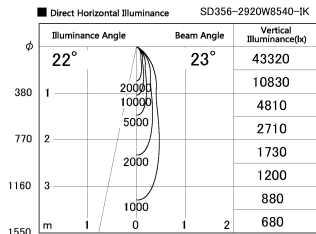

Item no. SD356-2920W8540-IK

Series Name: Cylinder Arm Reflector in-track tracklight.(SD356-IK)

Installation	Track mount
Type	
Fixture wattage	31.8W
Beam angle	23 deg
Color Temp.	4000K
CRI	Ra>85
Luminous	2727 lm
Body	Die-cast aluminum alloy
Body finish	White
Trim finish	White
Reflector finish	N/A
IP Rate	IP20
Light source	COB module
Input Voltage	AC220~240V
Dimming Type	Non-Dimmable
Certificate	CE, CCC
Cut Hole	N/A