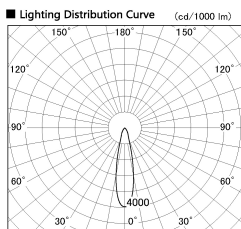

Item no. SD356-2920W8540-IK

Series Name: Cylinder Arm Reflector in-track tracklight.(SD356-IK)

Installation	Track mount
Type	
Fixture wattage	31.8W
Beam angle	23 deg
Color Temp.	4000K
CRI	Ra>85
Luminous	2727 lm
Body	Die-cast aluminum alloy
Body finish	White
Trim finish	White
Reflector finish	N/A
IP Rate	IP20
Light source	COB module
Input Voltage	AC220~240V
Dimming Type	Non-Dimmable
Certificate	CE, CCC
Cut Hole	N/A