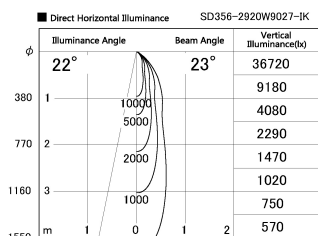

Item no. SD356-2920W9027-IK

Series Name: Cylinder Arm Reflector in-track tracklight.(SD356-IK)

Installation	Track mount
Type	Cylinder Arm Reflector in-track tracklight.(SD356-IK)
Fixture wattage	31.8W
Beam angle	23 deg
Color Temp.	2700K
CRI	Ra>90
Luminous	2311 lm
Body	Die-cast aluminum alloy
Body finish	White
Trim finish	White
Reflector finish	N/A
IP Rate	IP20
Light source	COB module
Input Voltage	AC220~240V
Dimming Type	Non-Dimmable
Certificate	CE, CCC
Cut Hole	N/A