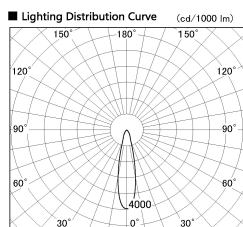

Item no. SD356-2920W9027-IK

Series Name: Cylinder Arm Reflector in-track tracklight.(SD356-IK)

Installation	Track mount
Type	Cylinder Arm Reflector in-track tracklight.(SD356-IK)
Fixture wattage	31.8W
Beam angle	23 deg
Color Temp.	2700K
CRI	Ra>90
Luminous	2311 lm
Body	Die-cast aluminum alloy
Body finish	White
Trim finish	White
Reflector finish	N/A
IP Rate	IP20
Light source	COB module
Input Voltage	AC220~240V
Dimming Type	Non-Dimmable
Certificate	CE, CCC
Cut Hole	N/A