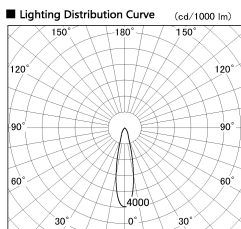

Item no. SD356-2920W9030-IK

Series Name: Cylinder Arm Reflector in-track tracklight.(SD356-IK)

Installation	Track mount
Type	Cylinder Arm Reflector in-track tracklight.(SD356-IK)
Fixture wattage	31.8W
Beam angle	23 deg
Color Temp.	3000K
CRI	Ra>90
Luminous	2408 lm
Body	Die-cast aluminum alloy
Body finish	White
Trim finish	White
Reflector finish	N/A
IP Rate	IP20
Light source	COB module
Input Voltage	AC220~240V
Dimming Type	Non-Dimmable
Certificate	CE, CCC
Cut Hole	N/A