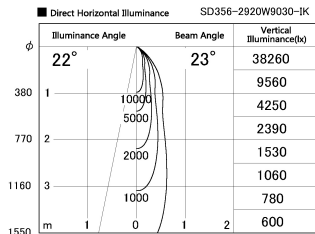

Item no. SD356-2920W9030-IK

Series Name: Cylinder Arm Reflector in-track tracklight.(SD356-IK)

Installation	Track mount
Type	Cylinder Arm Reflector in-track tracklight.(SD356-IK)
Fixture wattage	31.8W
Beam angle	23 deg
Color Temp.	3000K
CRI	Ra>90
Luminous	2408 lm
Body	Die-cast aluminum alloy
Body finish	White
Trim finish	White
Reflector finish	N/A
IP Rate	IP20
Light source	COB module
Input Voltage	AC220~240V
Dimming Type	Non-Dimmable
Certificate	CE, CCC
Cut Hole	N/A