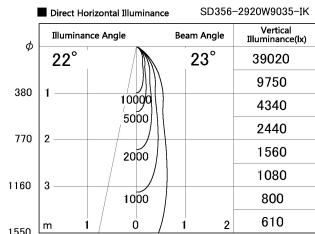

Item no. SD356-2920W9035-IK

Series Name: Cylinder Arm Reflector in-track tracklight.(SD356-IK)

Installation	Track mount
Type	
Fixture wattage	31.8W
Beam angle	23 deg
Color Temp.	3500K
CRI	Ra>90
Luminous	2456 lm
Body	Die-cast aluminum alloy
Body finish	White
Trim finish	White
Reflector finish	N/A
IP Rate	IP20
Light source	COB module
Input Voltage	AC220~240V
Dimming Type	Non-Dimmable
Certificate	CE, CCC
Cut Hole	N/A