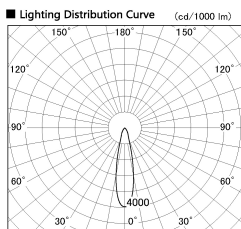

Item no. SD356-2920W9035-IK

Series Name: Cylinder Arm Reflector in-track tracklight.(SD356-IK)

Installation	Track mount
Type	
Fixture wattage	31.8W
Beam angle	23 deg
Color Temp.	3500K
CRI	Ra>90
Luminous	2456 lm
Body	Die-cast aluminum alloy
Body finish	White
Trim finish	White
Reflector finish	N/A
IP Rate	IP20
Light source	COB module
Input Voltage	AC220~240V
Dimming Type	Non-Dimmable
Certificate	CE, CCC
Cut Hole	N/A