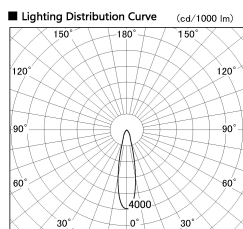

Item no. SD356-2920W9035-IK

Series Name: Cylinder Arm Reflector in-track tracklight.(SD356-IK)

Installation	Track mount
Type	Cylinder Arm Reflector in-track tracklight.(SD356-IK)
Fixture wattage	31.8W
Beam angle	23 deg
Color Temp.	3500K
CRI	Ra>90
Luminous	2456 lm
Body	Die-cast aluminum alloy
Body finish	White
Trim finish	White
Reflector finish	N/A
IP Rate	IP20
Light source	COB module
Input Voltage	AC220~240V
Dimming Type	Non-Dimmable
Certificate	CE, CCC
Cut Hole	N/A