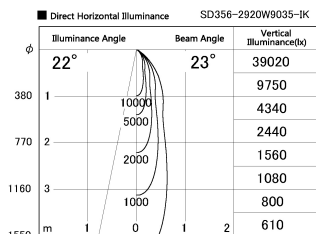

Item no. SD356-2920W9035-IK

Series Name: Cylinder Arm Reflector in-track tracklight.(SD356-IK)

Installation	Track mount
Type	Cylinder Arm Reflector in-track tracklight.(SD356-IK)
Fixture wattage	31.8W
Beam angle	23 deg
Color Temp.	3500K
CRI	Ra>90
Luminous	2456 lm
Body	Die-cast aluminum alloy
Body finish	White
Trim finish	White
Reflector finish	N/A
IP Rate	IP20
Light source	COB module
Input Voltage	AC220~240V
Dimming Type	Non-Dimmable
Certificate	CE, CCC
Cut Hole	N/A