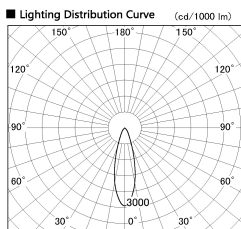

Item no. SD356-2930W8527-IK

Series Name: Cylinder Arm Reflector in-track tracklight.(SD356-IK)

Installation	Track mount
Type	
Fixture wattage	31.8W
Beam angle	29 deg
Color Temp.	2700K
CRI	Ra>85
Luminous	2528 lm
Body	Die-cast aluminum alloy
Body finish	White
Trim finish	White
Reflector finish	N/A
IP Rate	IP20
Light source	COB module
Input Voltage	AC220~240V
Dimming Type	Non-Dimmable
Certificate	CE, CCC
Cut Hole	N/A