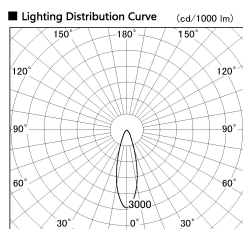

Item no. SD356-2930W8527-IK

Series Name: Cylinder Arm Reflector in-track tracklight.(SD356-IK)

Installation	Track mount
Type	Cylinder Arm Reflector in-track tracklight.(SD356-IK)
Fixture wattage	31.8W
Beam angle	29 deg
Color Temp.	2700K
CRI	Ra>85
Luminous	2528 lm
Body	Die-cast aluminum alloy
Body finish	White
Trim finish	White
Reflector finish	N/A
IP Rate	IP20
Light source	COB module
Input Voltage	AC220~240V
Dimming Type	Non-Dimmable
Certificate	CE, CCC
Cut Hole	N/A