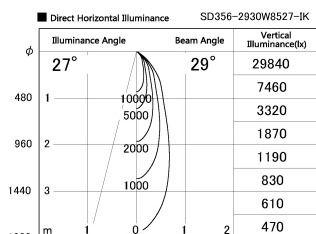

Item no. SD356-2930W8527-IK

Series Name: Cylinder Arm Reflector in-track tracklight.(SD356-IK)

Installation	Track mount
Type	Cylinder Arm Reflector in-track tracklight.(SD356-IK)
Fixture wattage	31.8W
Beam angle	29 deg
Color Temp.	2700K
CRI	Ra>85
Luminous	2528 lm
Body	Die-cast aluminum alloy
Body finish	White
Trim finish	White
Reflector finish	N/A
IP Rate	IP20
Light source	COB module
Input Voltage	AC220~240V
Dimming Type	Non-Dimmable
Certificate	CE, CCC
Cut Hole	N/A