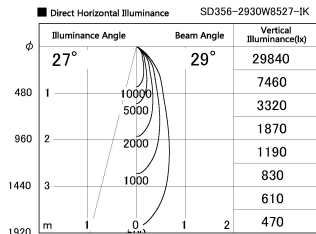

Item no. SD356-2930W8527-IK

Series Name: Cylinder Arm Reflector in-track tracklight.(SD356-IK)

Installation	Track mount
Type	
Fixture wattage	31.8W
Beam angle	29 deg
Color Temp.	2700K
CRI	Ra>85
Luminous	2528 lm
Body	Die-cast aluminum alloy
Body finish	White
Trim finish	White
Reflector finish	N/A
IP Rate	IP20
Light source	COB module
Input Voltage	AC220~240V
Dimming Type	Non-Dimmable
Certificate	CE, CCC
Cut Hole	N/A