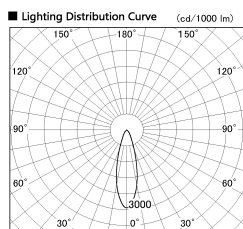

Item no. SD356-2930W8530-IK

Series Name: Cylinder Arm Reflector in-track tracklight.(SD356-IK)

Installation	Track mount
Type	Cylinder Arm Reflector in-track tracklight.(SD356-IK)
Fixture wattage	31.8W
Beam angle	29 deg
Color Temp.	3000K
CRI	Ra>85
Luminous	2633 lm
Body	Die-cast aluminum alloy
Body finish	White
Trim finish	White
Reflector finish	N/A
IP Rate	IP20
Light source	COB module
Input Voltage	AC220~240V
Dimming Type	Non-Dimmable
Certificate	CE, CCC
Cut Hole	N/A