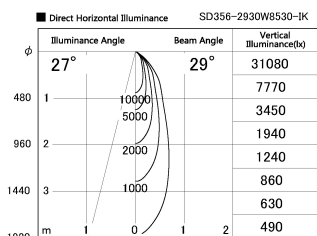

Item no. SD356-2930W8530-IK

Series Name: Cylinder Arm Reflector in-track tracklight.(SD356-IK)

Installation	Track mount
Type	Cylinder Arm Reflector in-track tracklight.(SD356-IK)
Fixture wattage	31.8W
Beam angle	29 deg
Color Temp.	3000K
CRI	Ra>85
Luminous	2633 lm
Body	Die-cast aluminum alloy
Body finish	White
Trim finish	White
Reflector finish	N/A
IP Rate	IP20
Light source	COB module
Input Voltage	AC220~240V
Dimming Type	Non-Dimmable
Certificate	CE, CCC
Cut Hole	N/A