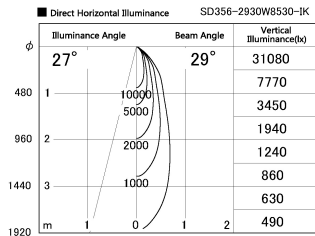

Item no. SD356-2930W8530-IK

Series Name: Cylinder Arm Reflector in-track tracklight.(SD356-IK)

Installation	Track mount
Type	
Fixture wattage	31.8W
Beam angle	29 deg
Color Temp.	3000K
CRI	Ra>85
Luminous	2633 lm
Body	Die-cast aluminum alloy
Body finish	White
Trim finish	White
Reflector finish	N/A
IP Rate	IP20
Light source	COB module
Input Voltage	AC220~240V
Dimming Type	Non-Dimmable
Certificate	CE, CCC
Cut Hole	N/A