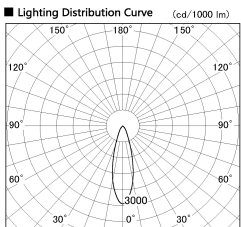

Item no. SD356-2930W8530-IK

Series Name: Cylinder Arm Reflector in-track tracklight.(SD356-IK)

Installation	Track mount
Type	
Fixture wattage	31.8W
Beam angle	29 deg
Color Temp.	3000K
CRI	Ra>85
Luminous	2633 lm
Body	Die-cast aluminum alloy
Body finish	White
Trim finish	White
Reflector finish	N/A
IP Rate	IP20
Light source	COB module
Input Voltage	AC220~240V
Dimming Type	Non-Dimmable
Certificate	CE, CCC
Cut Hole	N/A