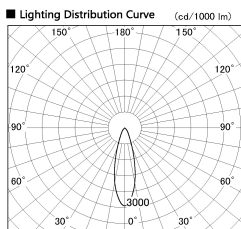

Item no. SD356-2930W8535-IK

Series Name: Cylinder Arm Reflector in-track tracklight.(SD356-IK)

Installation	Track mount
Type	
Fixture wattage	31.8W
Beam angle	29 deg
Color Temp.	3500K
CRI	Ra>85
Luminous	2686 lm
Body	Die-cast aluminum alloy
Body finish	White
Trim finish	White
Reflector finish	N/A
IP Rate	IP20
Light source	COB module
Input Voltage	AC220~240V
Dimming Type	Non-Dimmable
Certificate	CE, CCC
Cut Hole	N/A