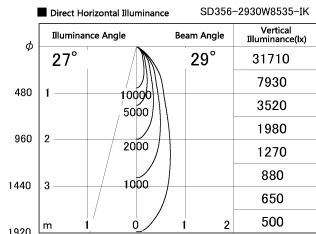

Item no. SD356-2930W8535-IK

Series Name: Cylinder Arm Reflector in-track tracklight.(SD356-IK)

Installation	Track mount
Type	
Fixture wattage	31.8W
Beam angle	29 deg
Color Temp.	3500K
CRI	Ra>85
Luminous	2686 lm
Body	Die-cast aluminum alloy
Body finish	White
Trim finish	White
Reflector finish	N/A
IP Rate	IP20
Light source	COB module
Input Voltage	AC220~240V
Dimming Type	Non-Dimmable
Certificate	CE, CCC
Cut Hole	N/A