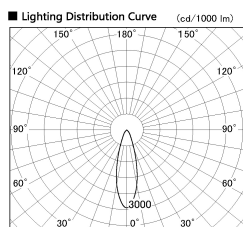

Item no. SD356-2930W8540-IK

Series Name: Cylinder Arm Reflector in-track tracklight.(SD356-IK)

Installation	Track mount
Type	
Fixture wattage	31.8W
Beam angle	29 deg
Color Temp.	4000K
CRI	Ra>85
Luminous	2712 lm
Body	Die-cast aluminum alloy
Body finish	White
Trim finish	White
Reflector finish	N/A
IP Rate	IP20
Light source	COB module
Input Voltage	AC220~240V
Dimming Type	Non-Dimmable
Certificate	CE, CCC
Cut Hole	N/A