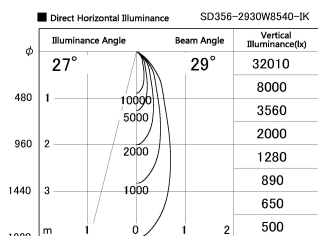

Item no. SD356-2930W8540-IK

Series Name: Cylinder Arm Reflector in-track tracklight.(SD356-IK)

Installation	Track mount
Type	
Fixture wattage	31.8W
Beam angle	29 deg
Color Temp.	4000K
CRI	Ra>85
Luminous	2712 lm
Body	Die-cast aluminum alloy
Body finish	White
Trim finish	White
Reflector finish	N/A
IP Rate	IP20
Light source	COB module
Input Voltage	AC220~240V
Dimming Type	Non-Dimmable
Certificate	CE, CCC
Cut Hole	N/A