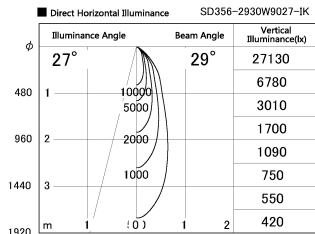

Item no. SD356-2930W9027-IK

Series Name: Cylinder Arm Reflector in-track tracklight.(SD356-IK)

Installation	Track mount
Type	Cylinder Arm Reflector in-track tracklight.(SD356-IK)
Fixture wattage	31.8W
Beam angle	29 deg
Color Temp.	2700K
CRI	Ra>90
Luminous	2298 lm
Body	Die-cast aluminum alloy
Body finish	White
Trim finish	White
Reflector finish	N/A
IP Rate	IP20
Light source	COB module
Input Voltage	AC220~240V
Dimming Type	Non-Dimmable
Certificate	CE, CCC
Cut Hole	N/A