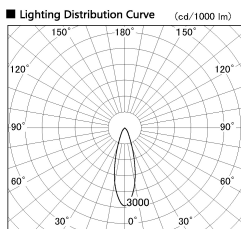

Item no. SD356-2930W9027-IK

Series Name: Cylinder Arm Reflector in-track tracklight.(SD356-IK)

Installation	Track mount
Type	Cylinder Arm Reflector in-track tracklight.(SD356-IK)
Fixture wattage	31.8W
Beam angle	29 deg
Color Temp.	2700K
CRI	Ra>90
Luminous	2298 lm
Body	Die-cast aluminum alloy
Body finish	White
Trim finish	White
Reflector finish	N/A
IP Rate	IP20
Light source	COB module
Input Voltage	AC220~240V
Dimming Type	Non-Dimmable
Certificate	CE, CCC
Cut Hole	N/A